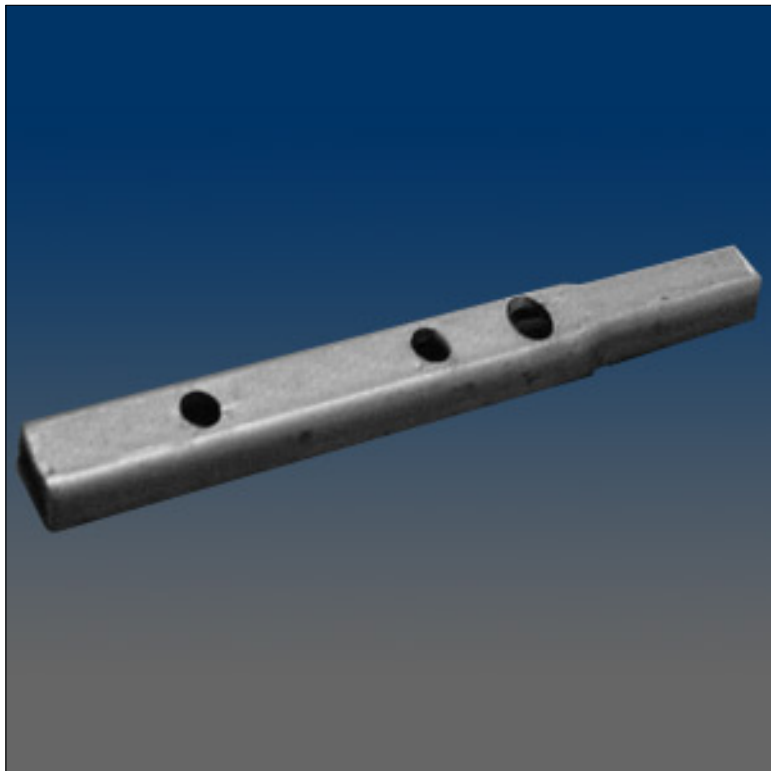

Pivot Bar

www.visionhardware.com

Pivot Bar

Model Number:

6925

Material:

ZINC

Description:

Pivot bar, steel, zinc plated

Sales Contact:

(800) 220-4756
sales@visionhardware.com

500 Metuchen Road
South Plainfield NJ 07080