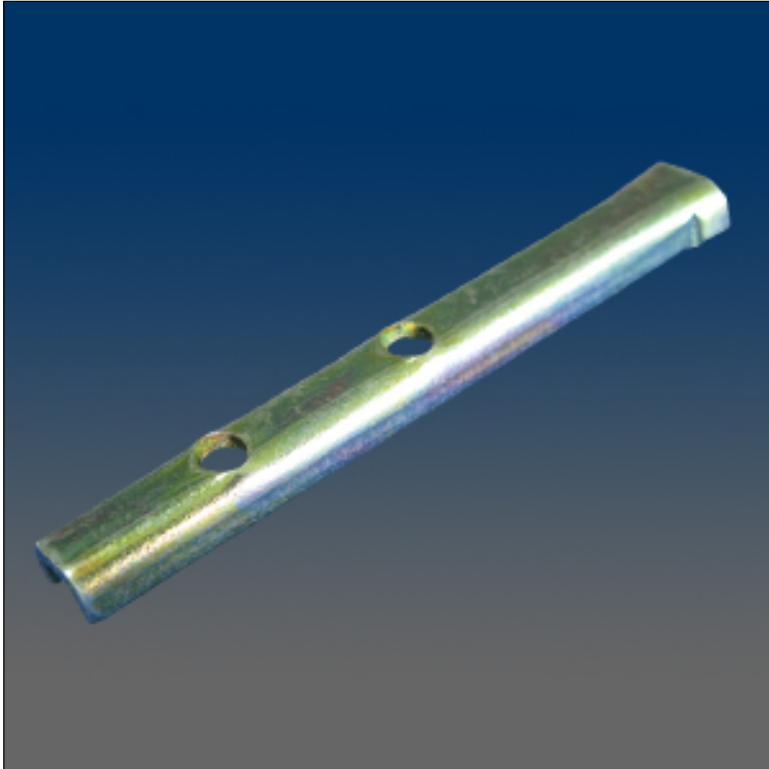

Pivot Bar

www.visionhardware.com

Pivot Bar

Model Number:
6927

Material:
ZINC

Description:
pivot bar, steel

Sales Contact:
(800) 220-4756
sales@visionhardware.com

500 Metuchen Road
South Plainfield NJ 07080