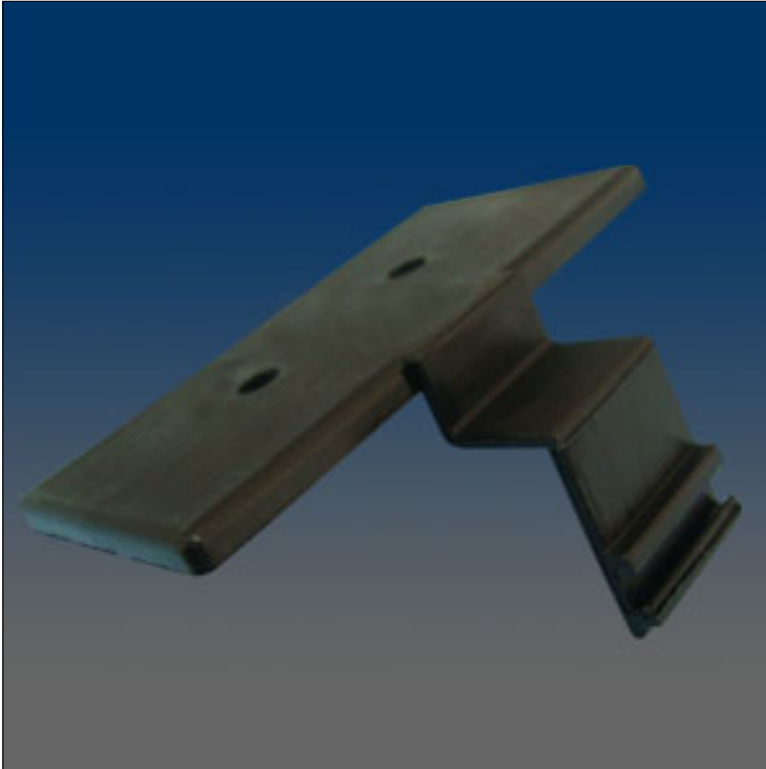

Miscellaneous

www.visionhardware.com

Miscellaneous

Model Number:
1539

Material:
PLASTIC

Description:
fixed panel top bracket

Sales Contact:
(800) 220-4756
sales@visionhardware.com

500 Metuchen Road
South Plainfield NJ 07080