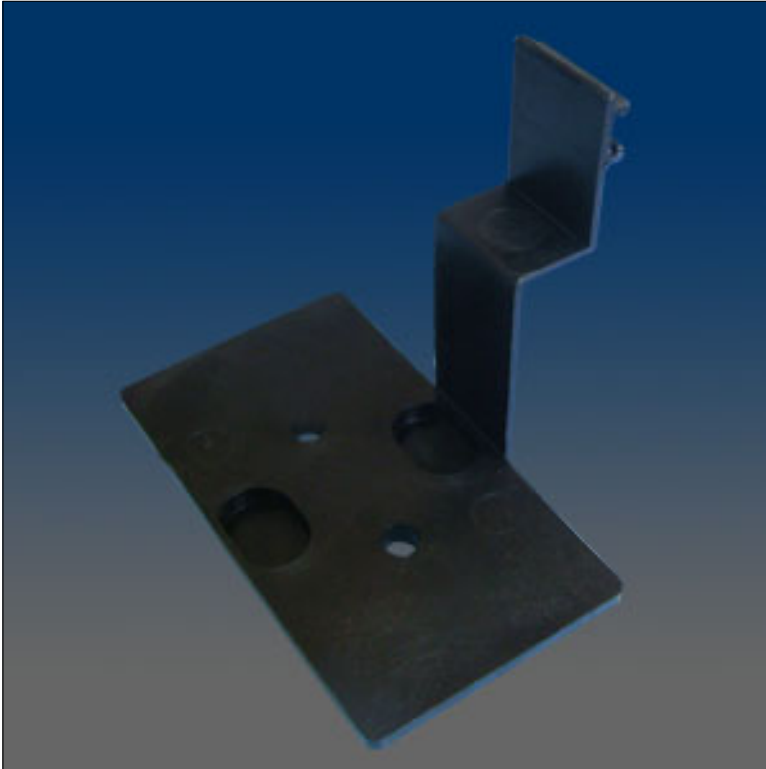

Miscellaneous

www.visionhardware.com

Miscellaneous

Model Number:
1541

Material:
PLASTIC

Description:
Fixed panel top bracket, plastic, similar to 1539

Sales Contact:
(800) 220-4756
sales@visionhardware.com

500 Metuchen Road
South Plainfield NJ 07080