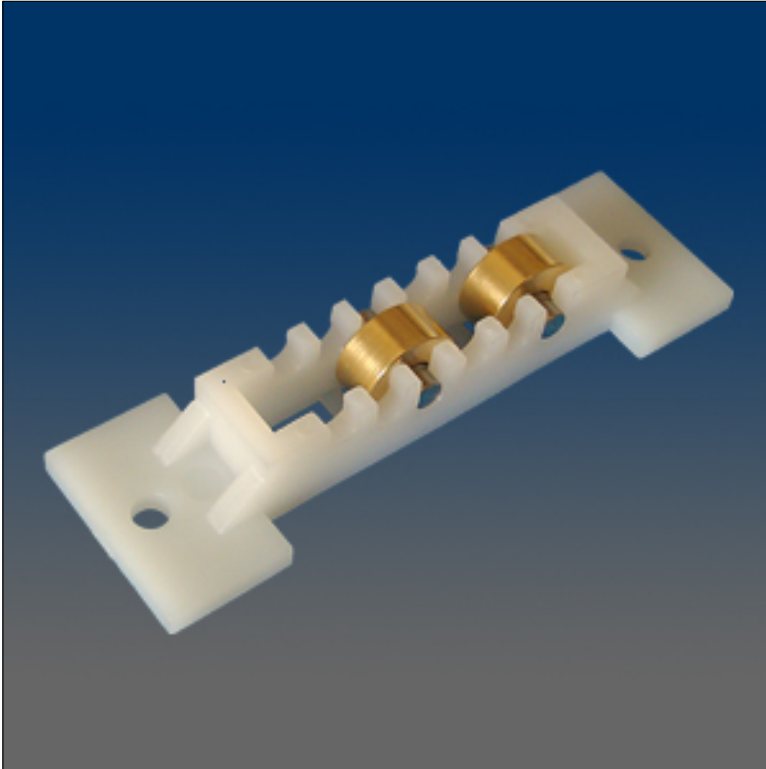

Rollers

www.visionhardware.com

Rollers

Model Number:
11582

Material:
STAINLESS STEEL

Description:
ROLLER TANDEM BRASS WHEELS WITH AXEL

Sales Contact:
(800) 220-4756
sales@visionhardware.com

500 Metuchen Road
South Plainfield NJ 07080