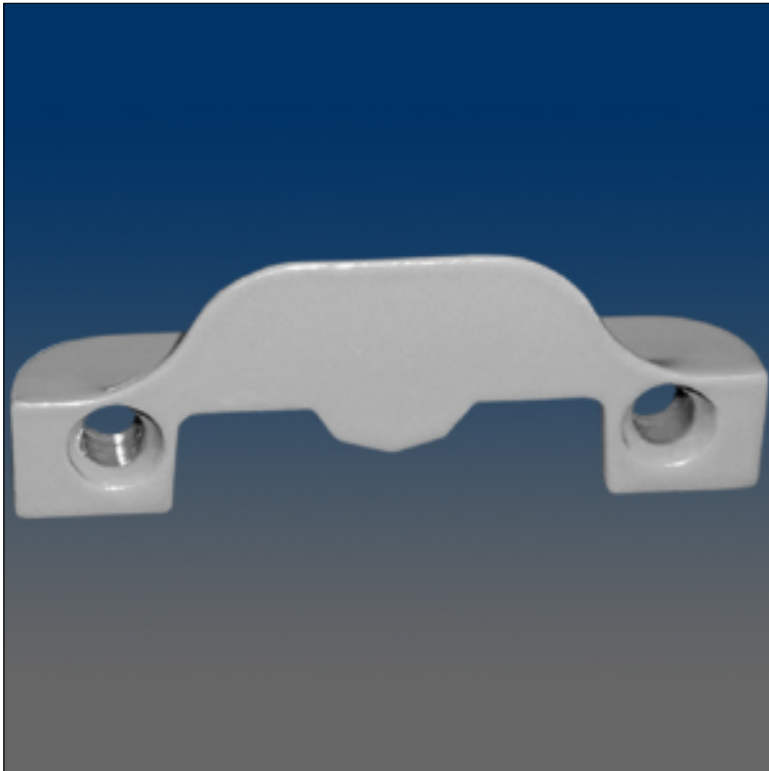

Keepers

www.visionhardware.com

Keepers

Model Number:

9327

Material:

ZINC

Description:

Keeper, sash, recessed mount, #8 screw, 1.655" C/L, material: zinc alloy

Sales Contact:

(800) 220-4756
sales@visionhardware.com

500 Metuchen Road
South Plainfield NJ 07080