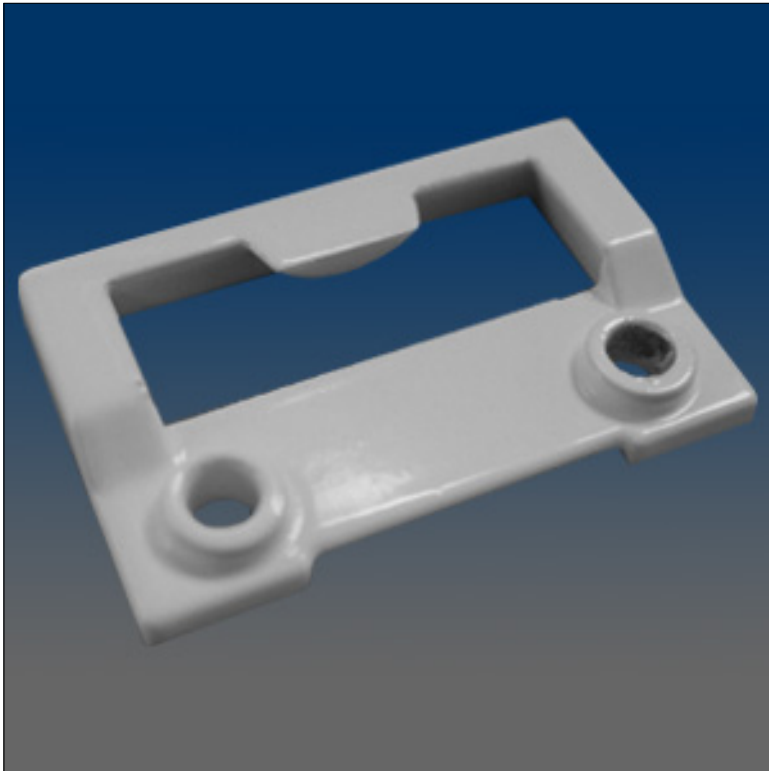

## Keepers

**Model Number:**

9315

**Material:**

ZINC

**Description:**

Keeper, sash, face mount, #6 screw, 1" C/L, material: zinc alloy

**Sales Contact:**