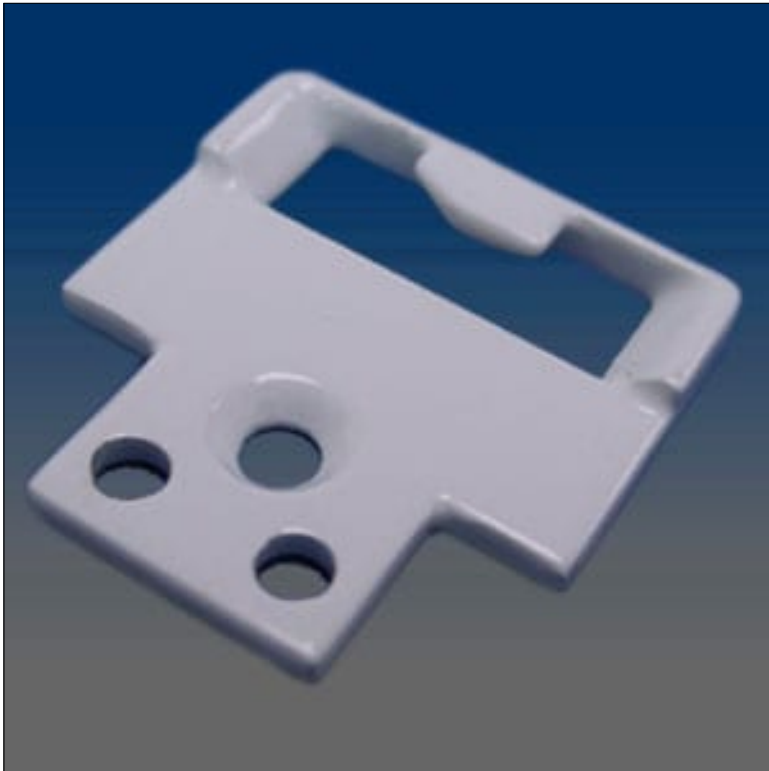

Keepers

www.visionhardware.com

Keepers

Model Number:

8524

Material:

ZINC

Description:

Keeper, sash, face mount, #10 screw, .43" C/L, material: zinc alloy

Sales Contact:

(800) 220-4756

sales@visionhardware.com

500 Metuchen Road
South Plainfield NJ 07080