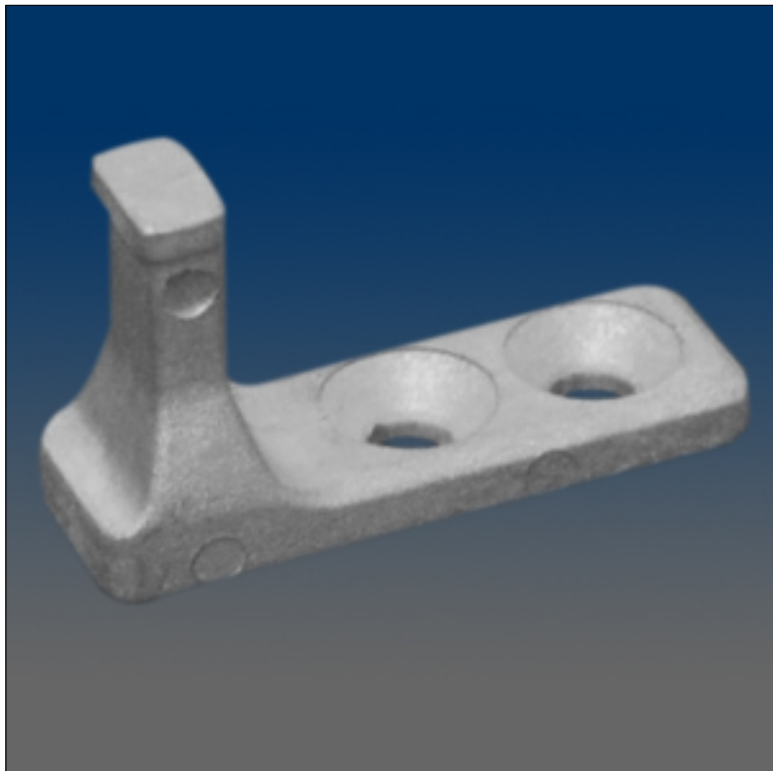

Pivot Bar

www.visionhardware.com

Pivot Bar

Model Number:

6970

Material:

ZINC

Description:

Pivot bar, zinc die-cast

Sales Contact:

(800) 220-4756
sales@visionhardware.com

500 Metuchen Road
South Plainfield NJ 07080