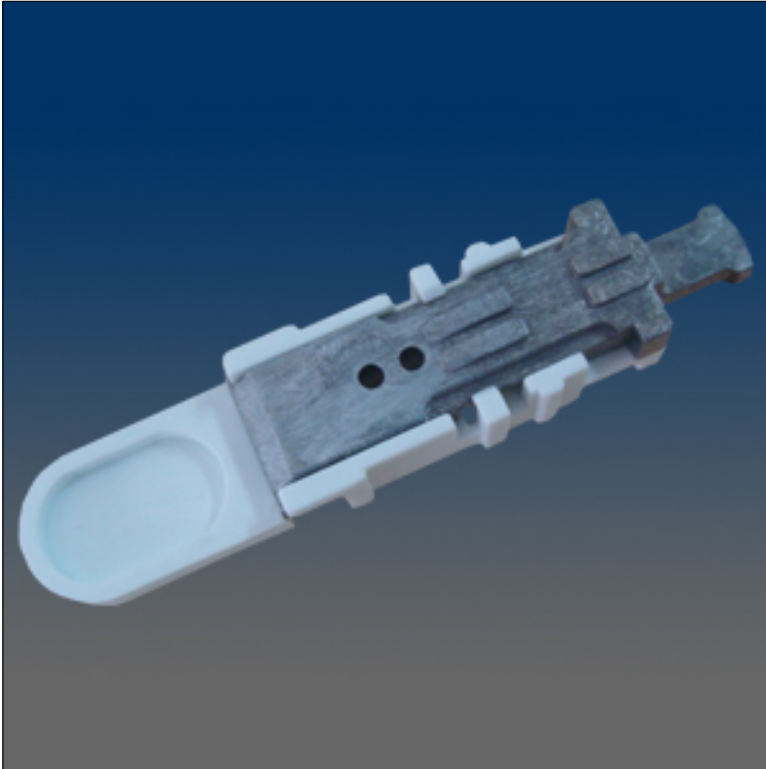

Pivot Bar

www.visionhardware.com

Pivot Bar

Model Number:

6943

Material:

ZINC

Description:

pivot bar assembly, zinc w/ 2820 housing

Sales Contact:

(800) 220-4756
sales@visionhardware.com

500 Metuchen Road
South Plainfield NJ 07080