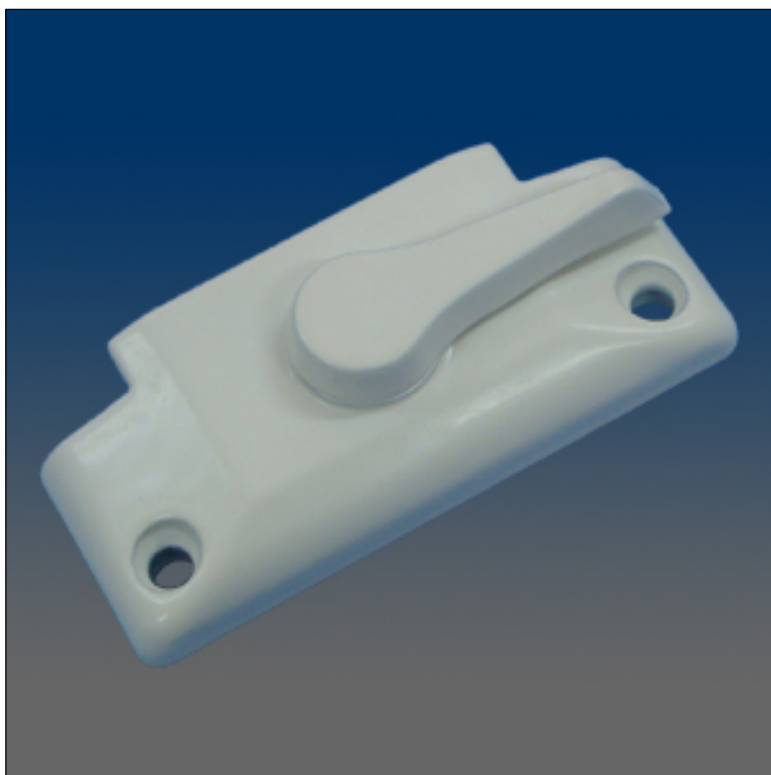

Locks

www.visionhardware.com

Locks

Model Number:

690

Material:

N.A.

Description:

Sash lock, surface mount, 2.25" C/L, .838" set back, #6 screw, FER= Forced Entry Resistance, right handed

Sales Contact:

(800) 220-4756
sales@visionhardware.com

500 Metuchen Road
South Plainfield NJ 07080