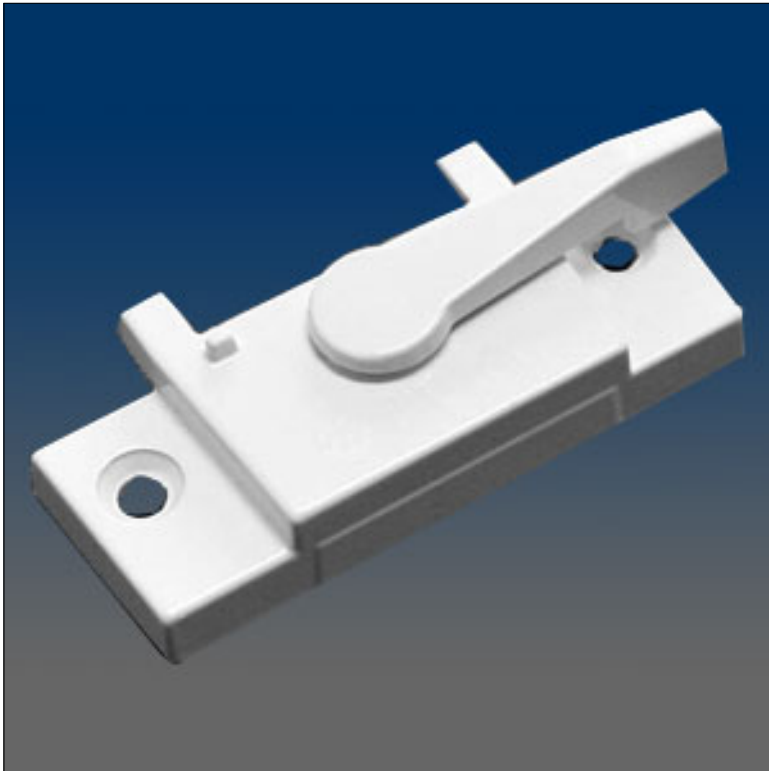

Locks

www.visionhardware.com

Locks

Model Number:

3480

Material:

N.A.

Description:

Sash lock, surface mount, 2.25" C/L, .396" setback, #8 screw, nesting nib, flat handle design

Sales Contact:

(800) 220-4756
sales@visionhardware.com

500 Metuchen Road
South Plainfield NJ 07080