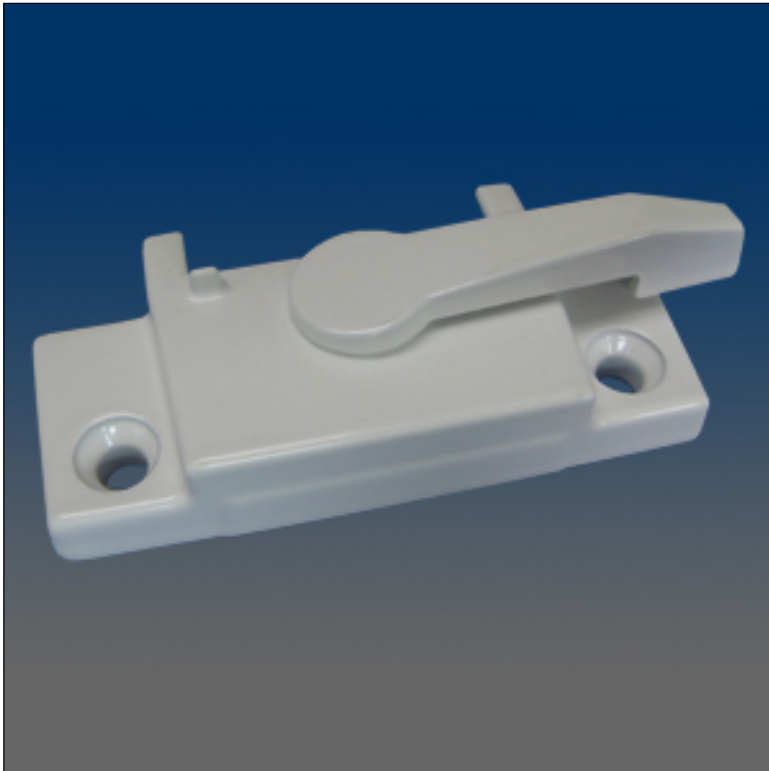

## Locks

**Model Number:**

3420

**Material:**

N.A.

**Description:**

Sash lock, surface mount, 2.062" C/L, .688" setback, #6 screw, nesting nib, flat handle design

**Sales Contact:**