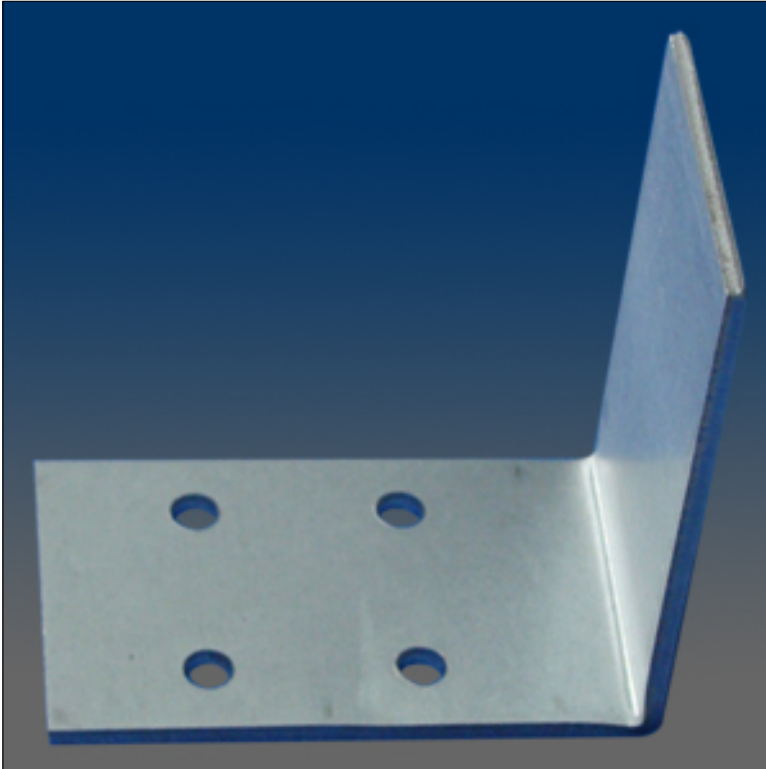

Miscellaneous

www.visionhardware.com

Miscellaneous

Model Number:
5216

Material:
N.A.

Description:
angle plate, steel

Sales Contact:
(800) 220-4756
sales@visionhardware.com

500 Metuchen Road
South Plainfield NJ 07080