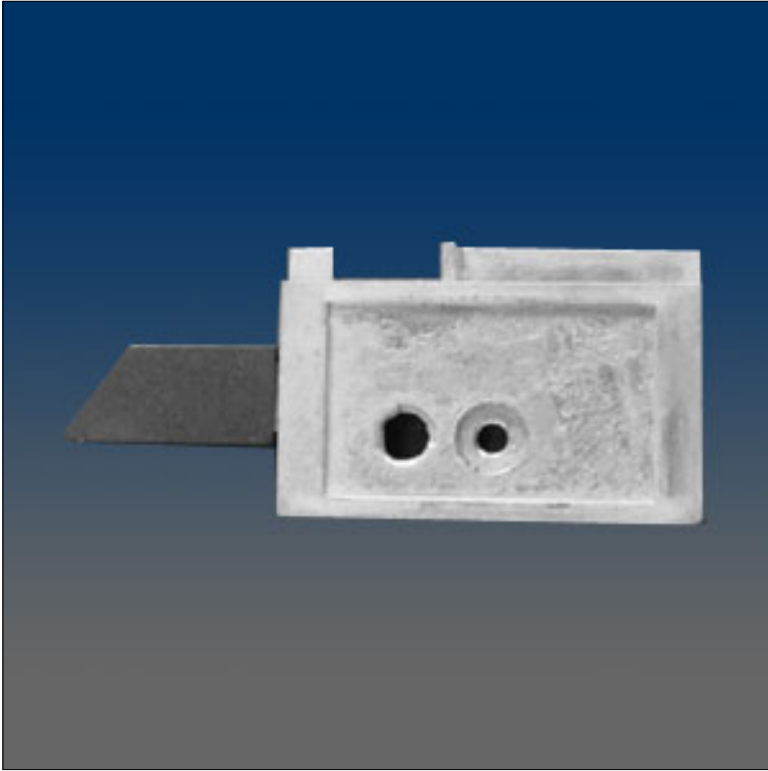

Tilt Latches

www.visionhardware.com

Tilt Latches

Model Number:

2865

Description:

Tilt latch, surface mount, zinc, left or right, match with 2866L and 2867

Sales Contact: