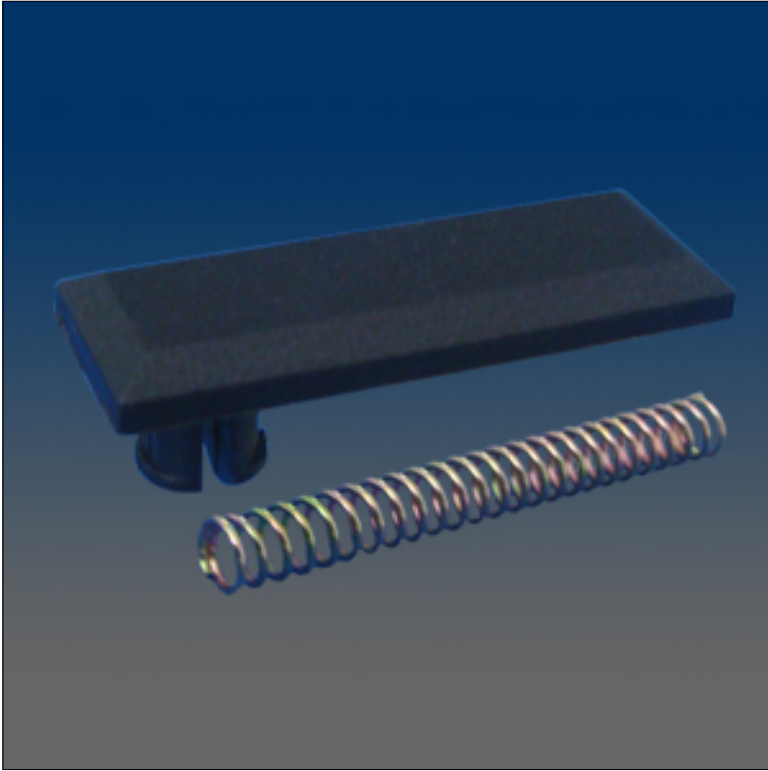

Tilt Latches

www.visionhardware.com

Tilt Latches

Model Number:
2867

Material:
PLASTIC

Description:
Tilt latch cover, plastic, spring attached

Sales Contact:
(800) 220-4756
sales@visionhardware.com

500 Metuchen Road
South Plainfield NJ 07080