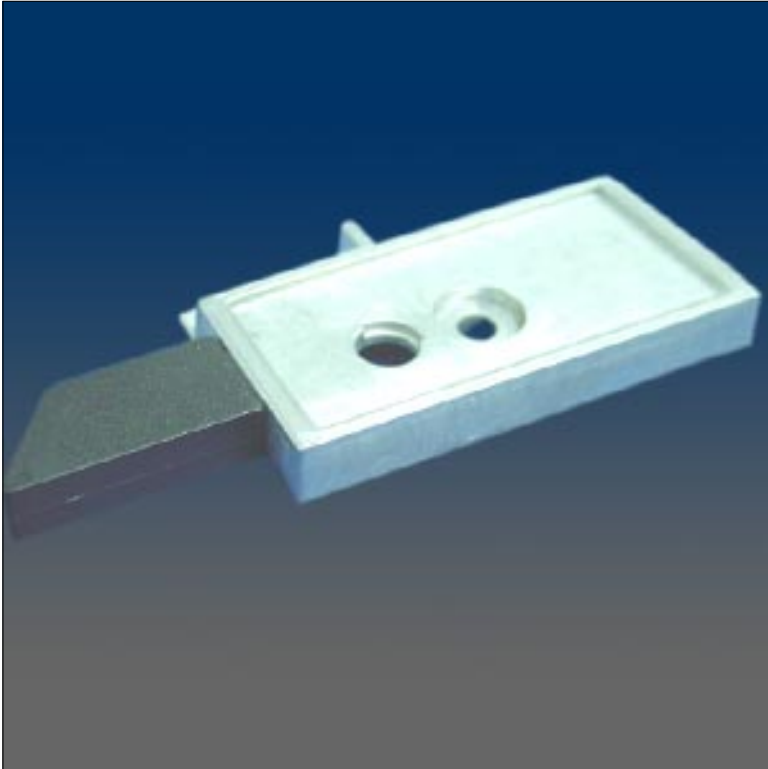

Tilt Latches

www.visionhardware.com

Tilt Latches

Model Number:
2868

Description:
Tilt latch, surface mount, left or right, match with 2866L and 2867

Sales Contact:
(800) 220-4756
sales@visionhardware.com

500 Metuchen Road
South Plainfield NJ 07080