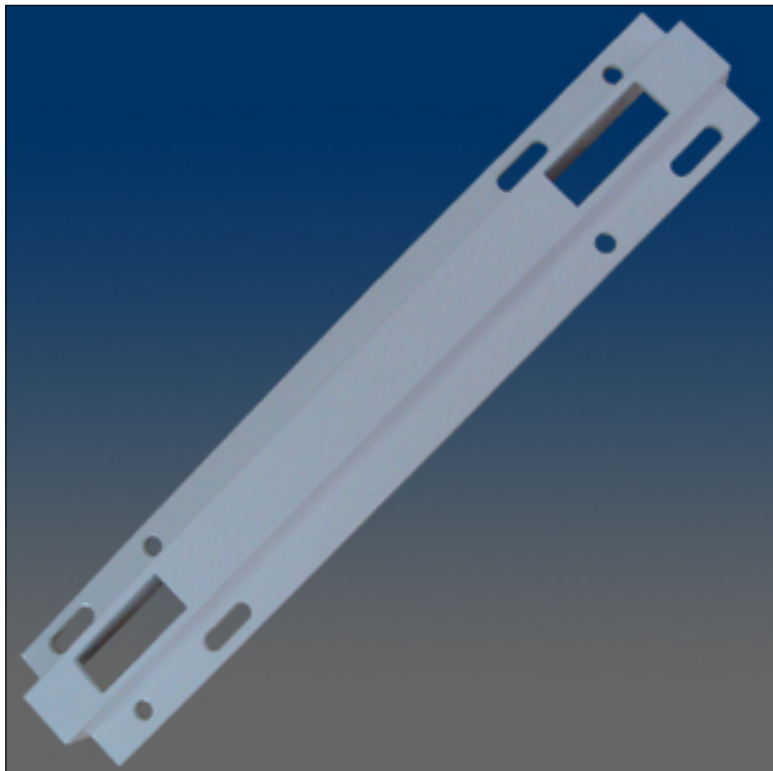

Patio Door

www.visionhardware.com

Patio Door

Model Number:

PM463

Material:

ALUMINUM

Description:

Keeper, aluminum, extruded, .675" high, for double point mortise

Sales Contact:

(800) 220-4756

sales@visionhardware.com

500 Metuchen Road
South Plainfield NJ 07080