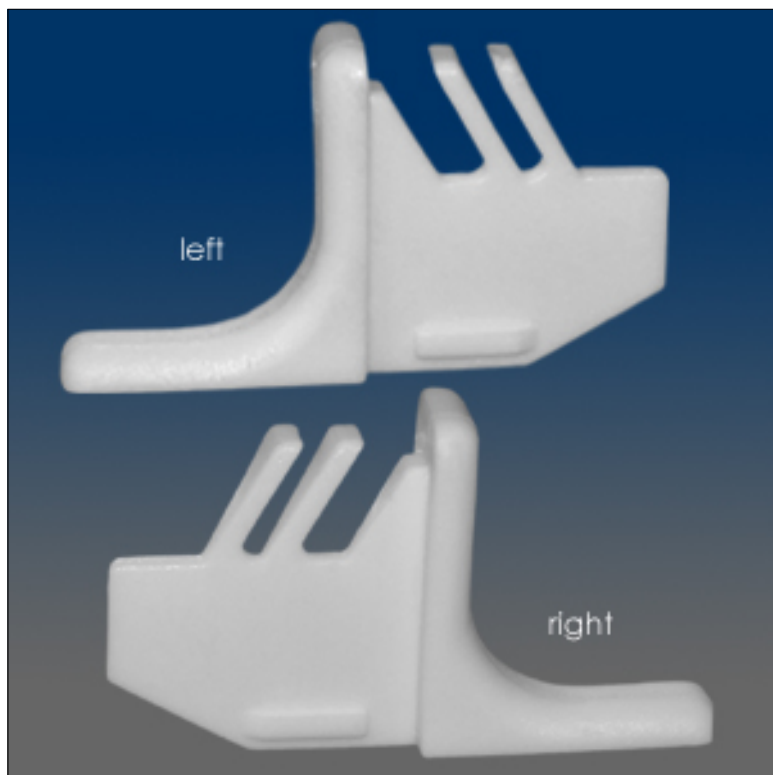

Uncategorized

www.visionhardware.com

Uncategorized

Model Number:

2260

Description:

RAIL END CAP,LEFT(BLUE WHITE)

Sales Contact: