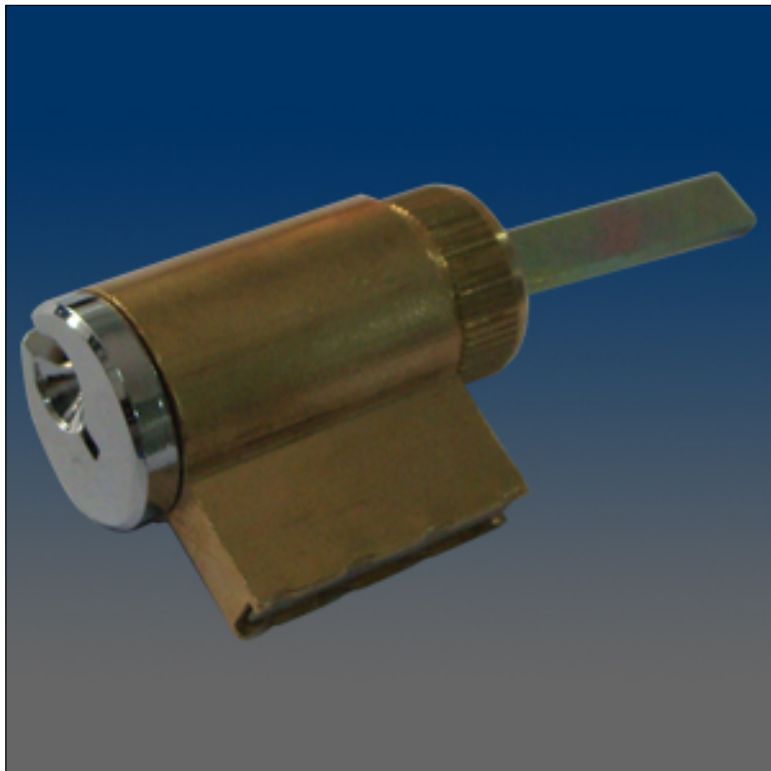

Patio Door

www.visionhardware.com

Patio Door

Model Number:

PC011C

Material:

N.A.

Description:

Keyset, similarly keyed, bright chromed cylinder head, total length without finished head is 2.2795", used for PD2000

Sales Contact:

(800) 220-4756

sales@visionhardware.com

500 Metuchen Road
South Plainfield NJ 07080