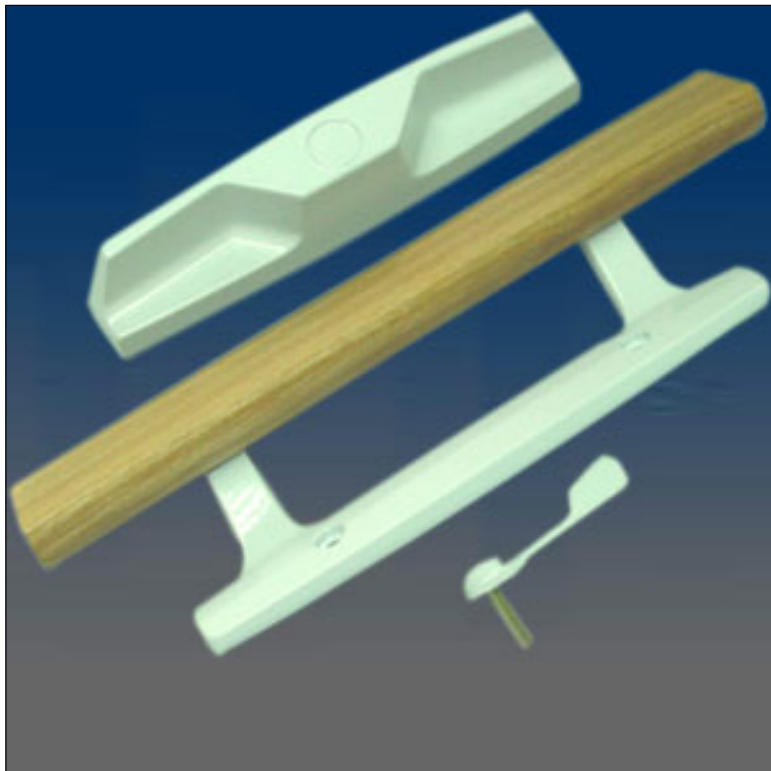

Patio Door

www.visionhardware.com

Patio Door

Model Number:

PD1100

Material:

ZINC

Description:

Handle set, patio door, interior wood bar and exterior zinc wing handles with keyless lock

Sales Contact:

(800) 220-4756

sales@visionhardware.com

500 Metuchen Road
South Plainfield NJ 07080