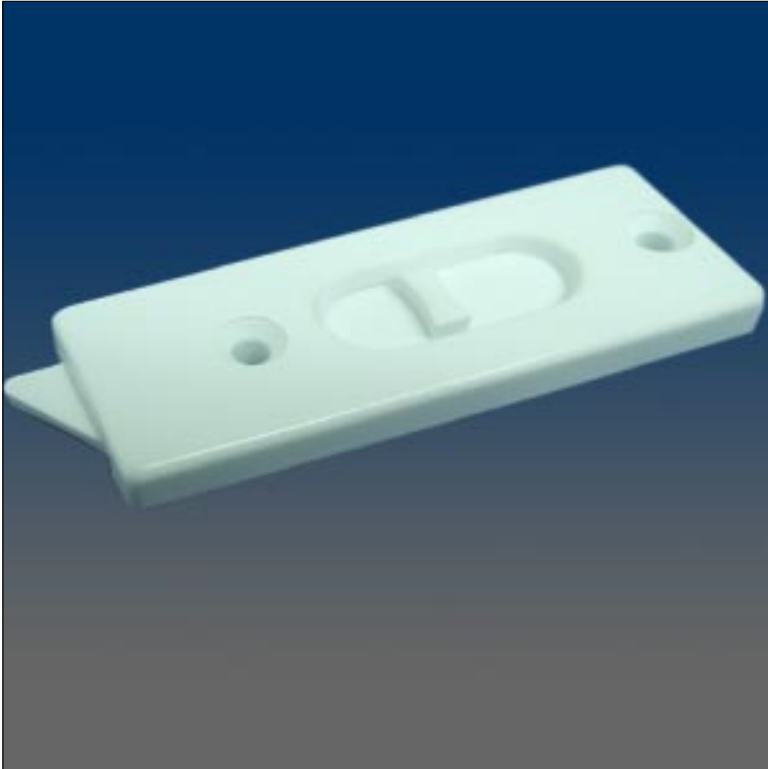

Tilt Latches

www.visionhardware.com

Tilt Latches

Model Number:
2806

Description:
Tilt latch, surface mount, 2.02" hole space, handed

Sales Contact:
(800) 220-4756
sales@visionhardware.com

500 Metuchen Road
South Plainfield NJ 07080