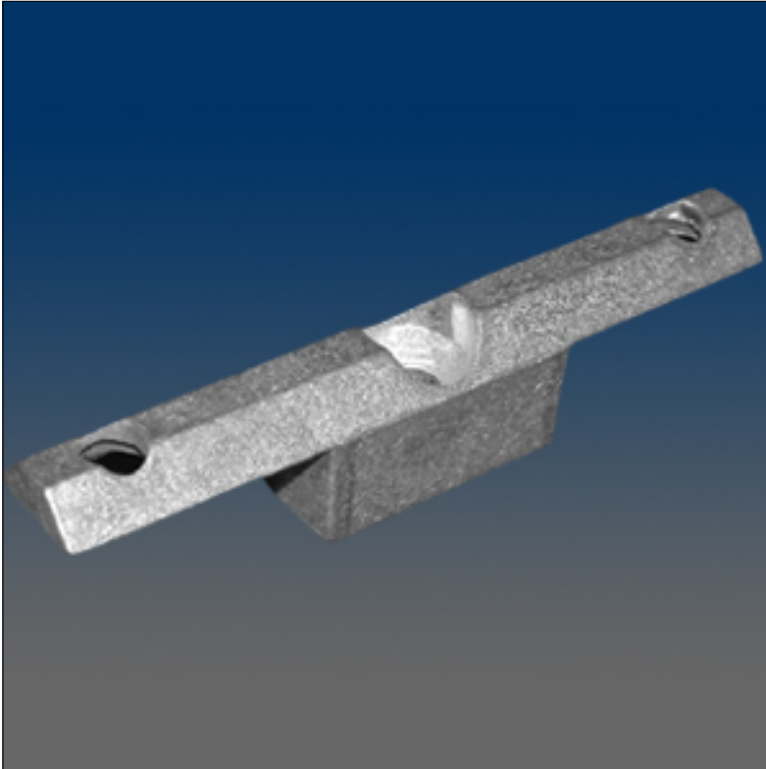

Miscellaneous

www.visionhardware.com

Miscellaneous

Model Number:
14101

Material:
ZINC

Description:
Meeting rail anchor, zinc, mill finish

Sales Contact:
(800) 220-4756
sales@visionhardware.com

500 Metuchen Road
South Plainfield NJ 07080