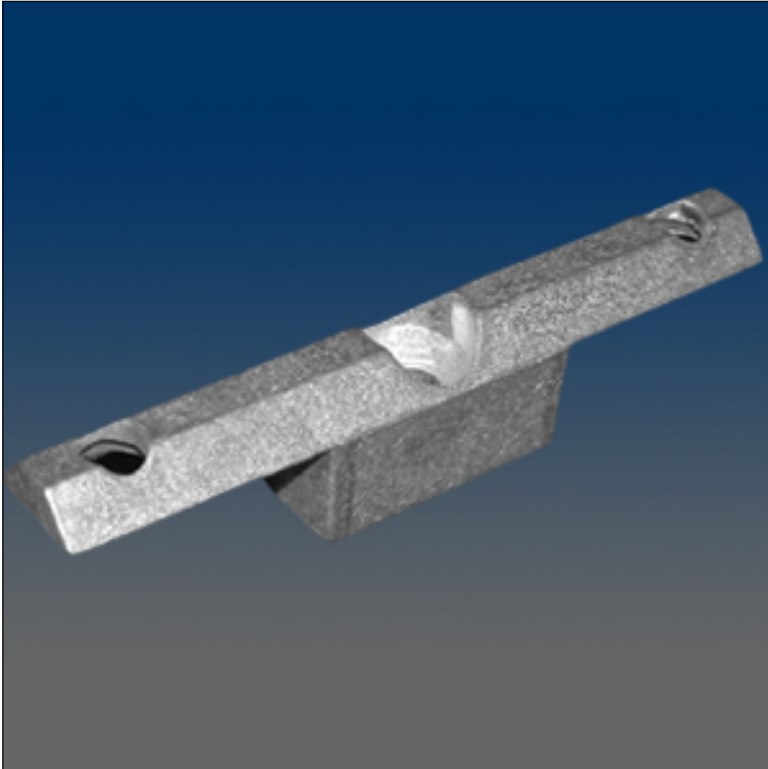

Miscellaneous

www.visionhardware.com

Miscellaneous

Model Number:
14101

Material:
ZINC

Description:
Meeting rail anchor, zinc, mill finish

Sales Contact:
(800) 220-4756
sales@visionhardware.com

500 Metuchen Road
South Plainfield NJ 07080