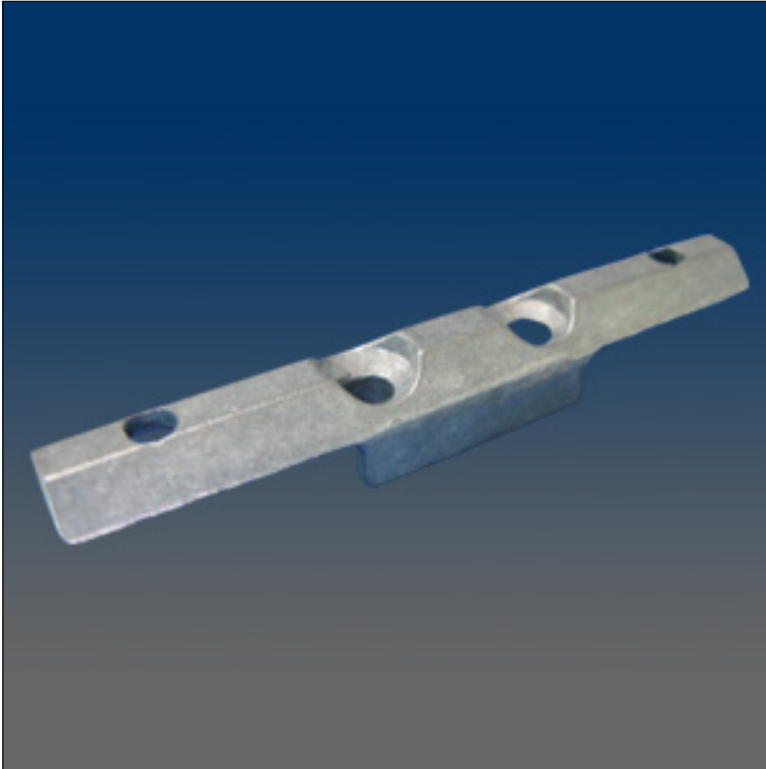

Miscellaneous

www.visionhardware.com

Miscellaneous

Model Number:

1410

Material:

ZINC

Description:

Meeting rail anchor, zinc die-cast

Sales Contact:

(800) 220-4756
sales@visionhardware.com

500 Metuchen Road
South Plainfield NJ 07080