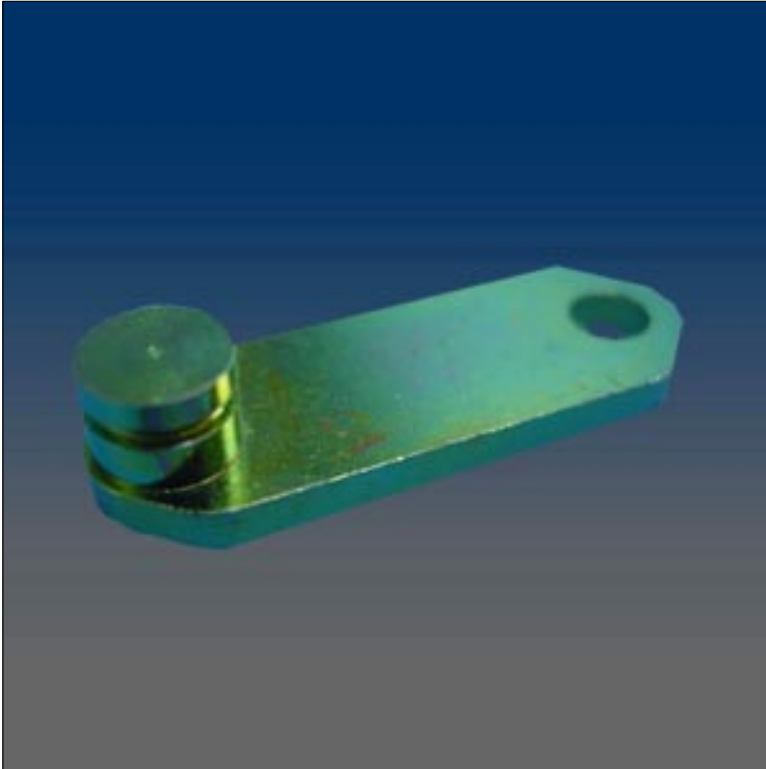

Miscellaneous

www.visionhardware.com

Miscellaneous

Model Number:

1419

Material:

N.A.

Description:

Steel connect plate, yellow chromated, for RV window

Sales Contact:

(800) 220-4756
sales@visionhardware.com

500 Metuchen Road
South Plainfield NJ 07080