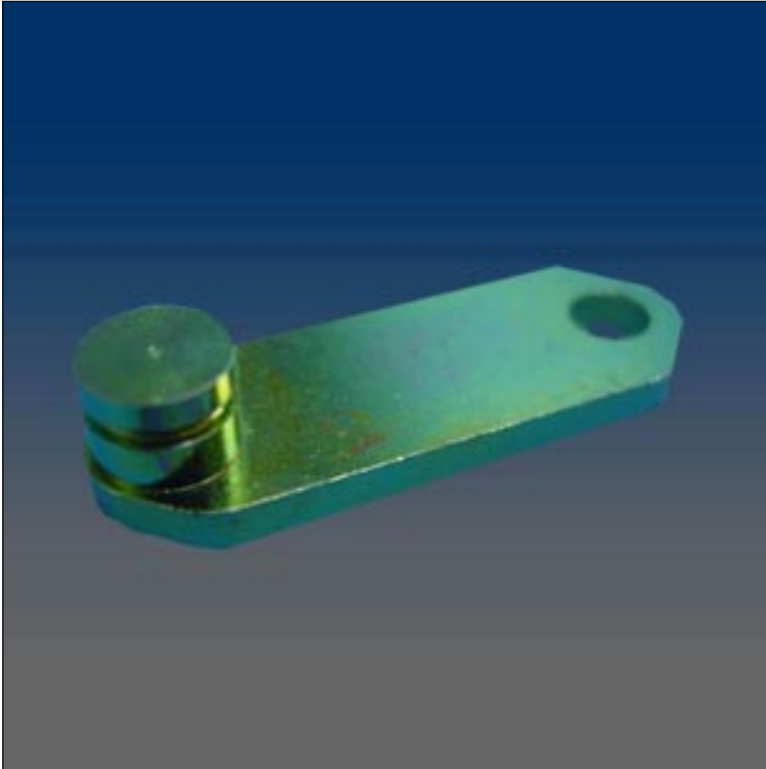

## Miscellaneous

**Model Number:**

1419

**Material:**

N.A.

**Description:**

Steel connect plate, yellow chromated, for RV window

**Sales Contact:**