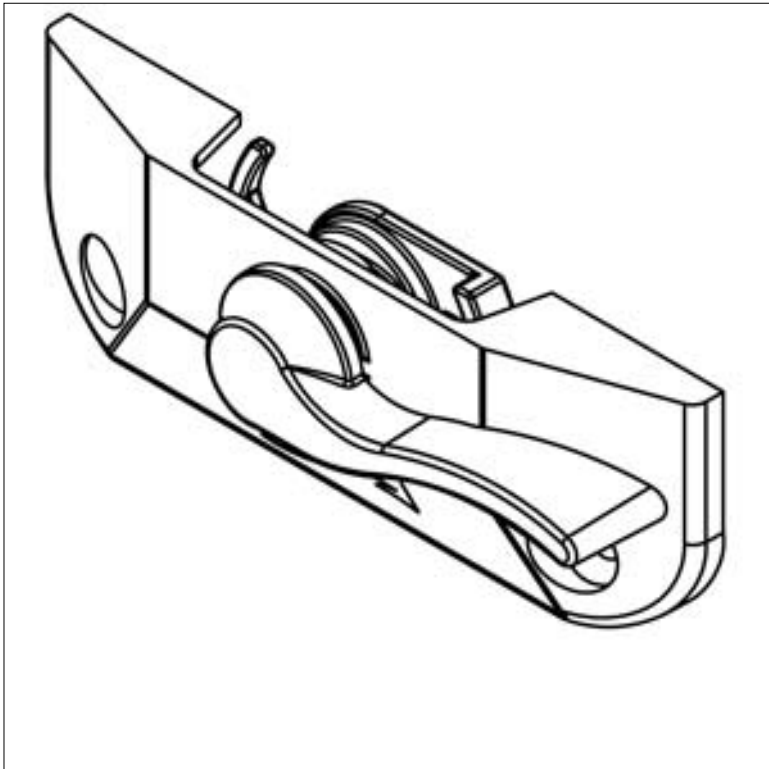

Uncategorized

www.visionhardware.com

Uncategorized

Model Number:

9722FC

Description:

SASH LOCK,SURFACE MOUNT,2.062" C/L,0.688" SET BACK,#6 SCREW,LOW PROFILE,NON HOODED(L-BLUE WHITE)

Sales Contact: