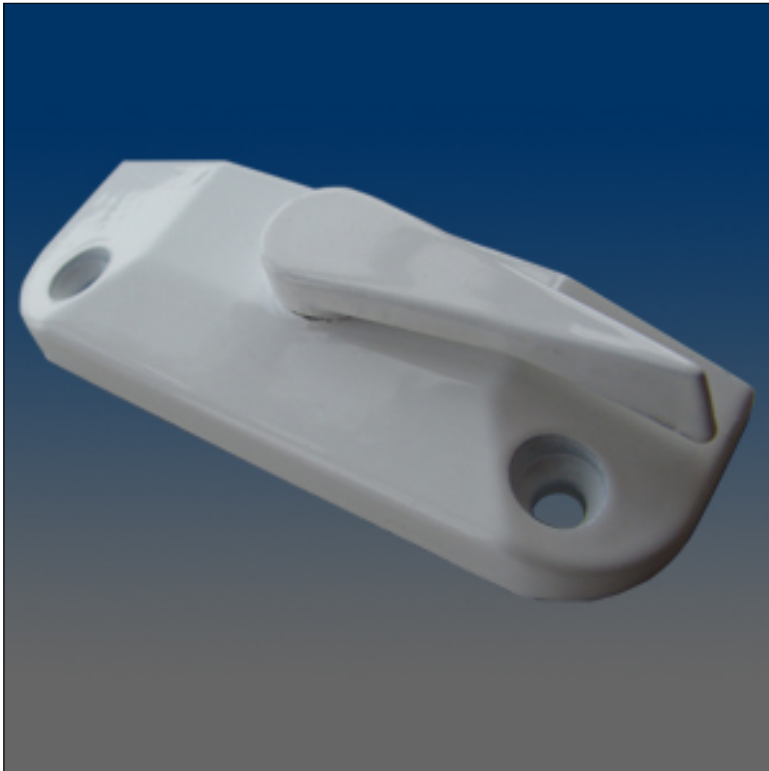

Locks

www.visionhardware.com

Locks

Model Number:

9721

Material:

N.A.

Description:

Sash lock, surface mount, 2.062" C/L, .688" set back, #6 screw, low profile, non hooded, straight handle, match with 9313

Sales Contact:

(800) 220-4756
sales@visionhardware.com

500 Metuchen Road
South Plainfield NJ 07080