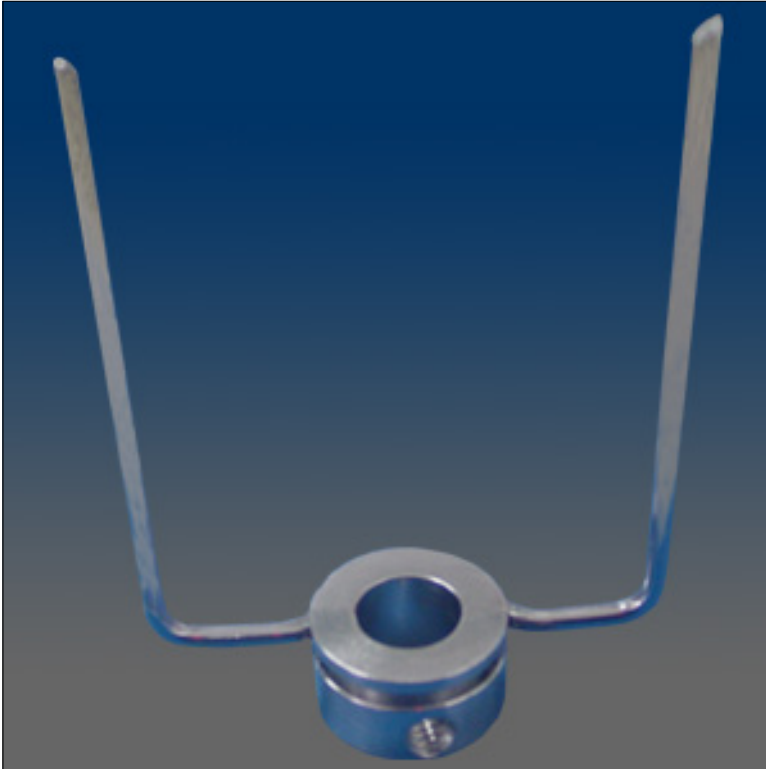

Miscellaneous

www.visionhardware.com

Model Number:
1SS

Material:
STAINLESS STEEL

Description:
SINGLE SKEWERS

Miscellaneous

Sales Contact:
(800) 220-4756
sales@visionhardware.com

500 Metuchen Road
South Plainfield NJ 07080