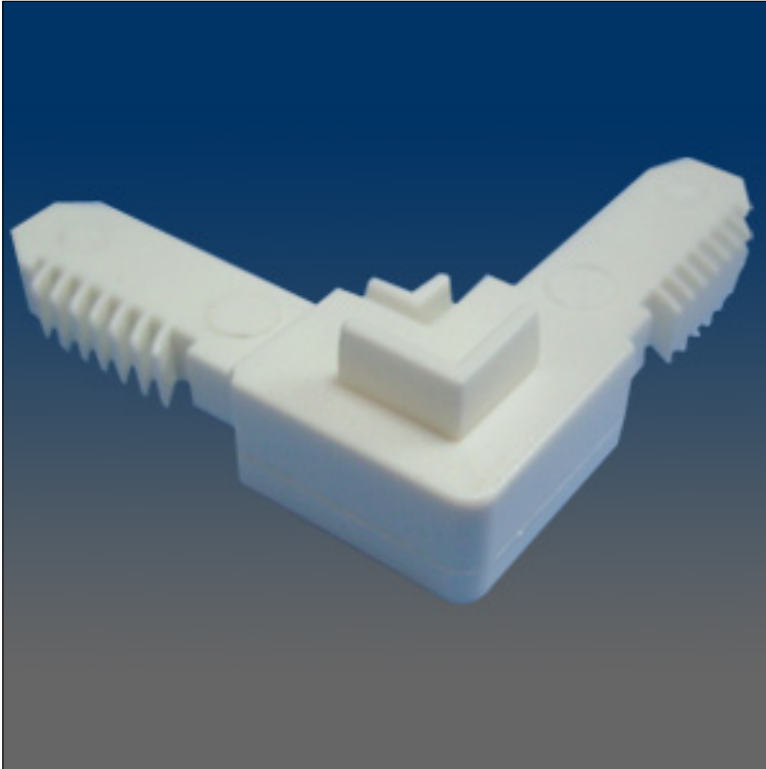

Screen Hardware

www.visionhardware.com

Screen Hardware

Model Number:

10381

Material:

PLASTIC

Description:

screen corner, plastic, external, w/ stop, works with 10371 & 10382

Sales Contact:

(800) 220-4756
sales@visionhardware.com

500 Metuchen Road
South Plainfield NJ 07080