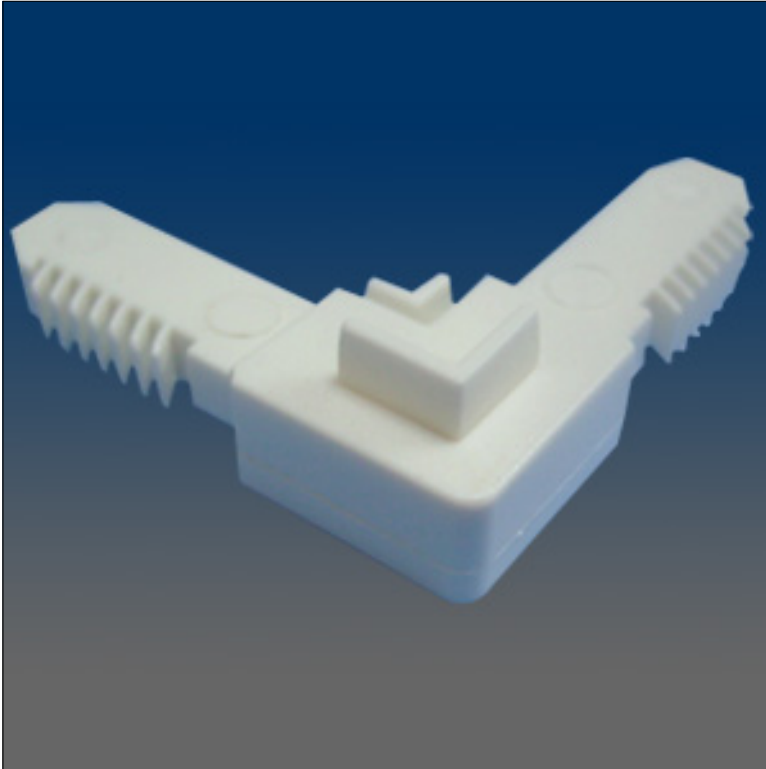

Screen Hardware

www.visionhardware.com

Screen Hardware

Model Number:
10381

Material:
PLASTIC

Description:
Screen corner, plastic, external, stop, .22 x .47" leg

Sales Contact:
(800) 220-4756
sales@visionhardware.com