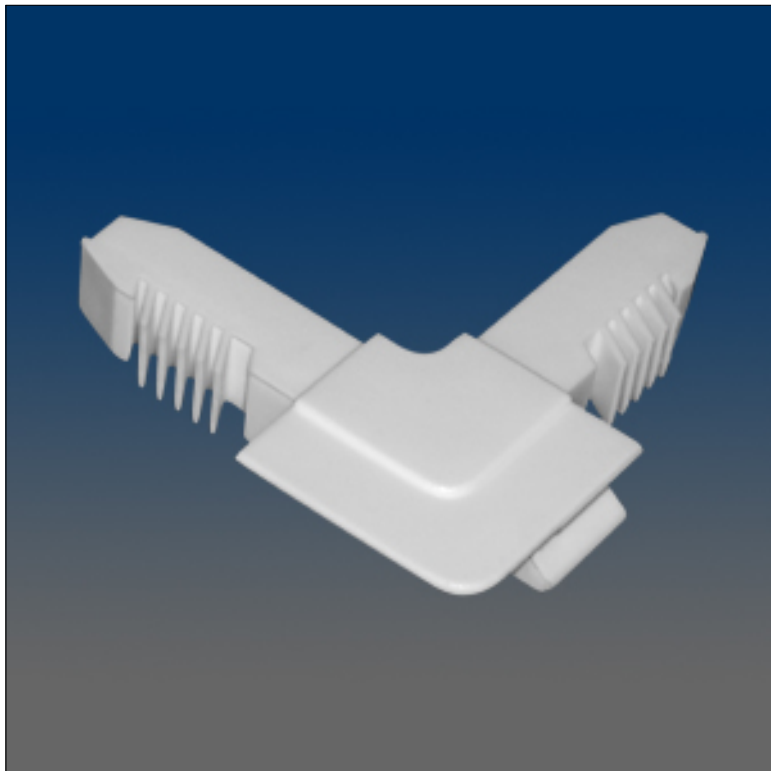

Screen Hardware

www.visionhardware.com

Screen Hardware

Model Number:

10383L

Material:

PLASTIC

Description: