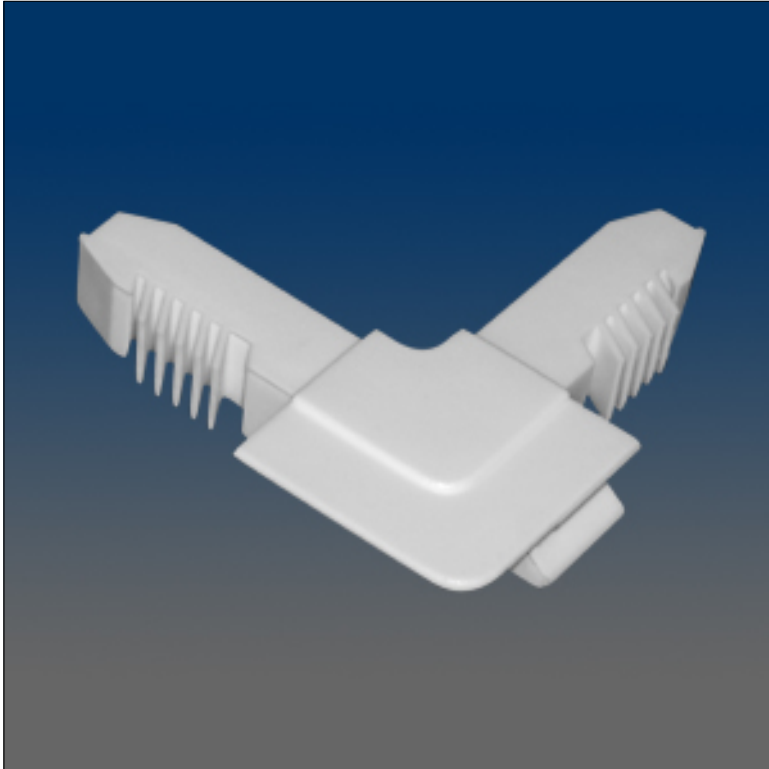

Screen Hardware

www.visionhardware.com

Screen Hardware

Model Number:

10383L

Material:

PLASTIC

Description: