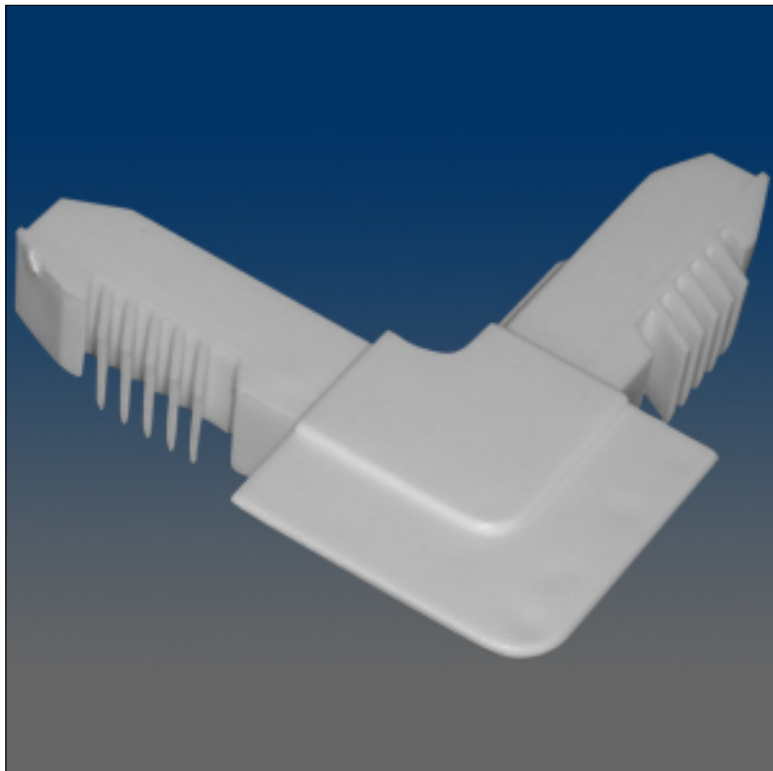

Screen Hardware

www.visionhardware.com

Screen Hardware

Model Number:

10373

Material:

PLASTIC

Description:

Screen corner, plastic, flanged, external, .33 x .51" leg

Sales Contact:

(800) 220-4756

sales@visionhardware.com

500 Metuchen Road
South Plainfield NJ 07080