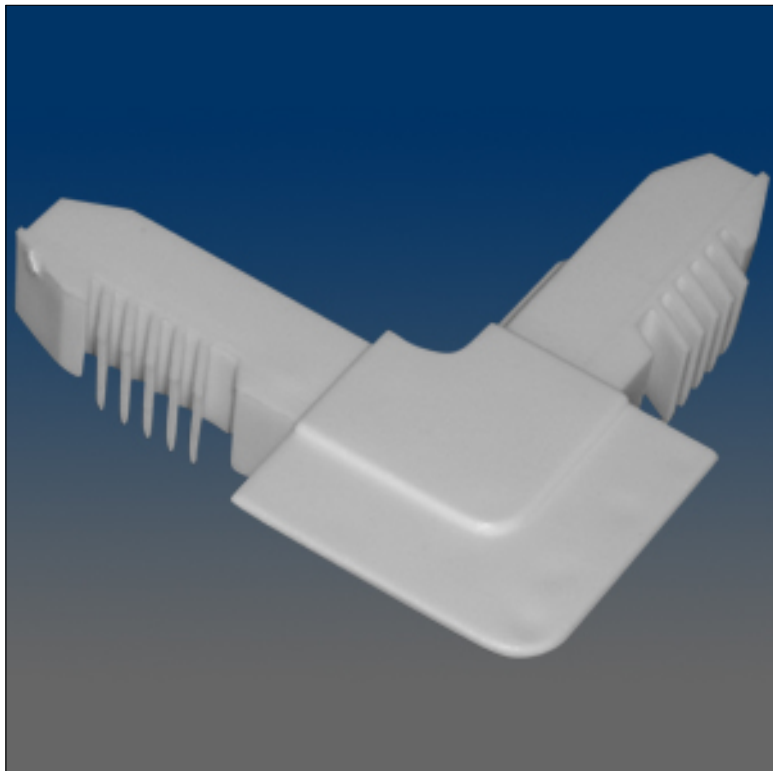

## Screen Hardware

**Model Number:**

10373

**Material:**

PLASTIC

**Description:**

Screen corner, plastic, flanged, external, .33 x .51" leg

**Sales Contact:**