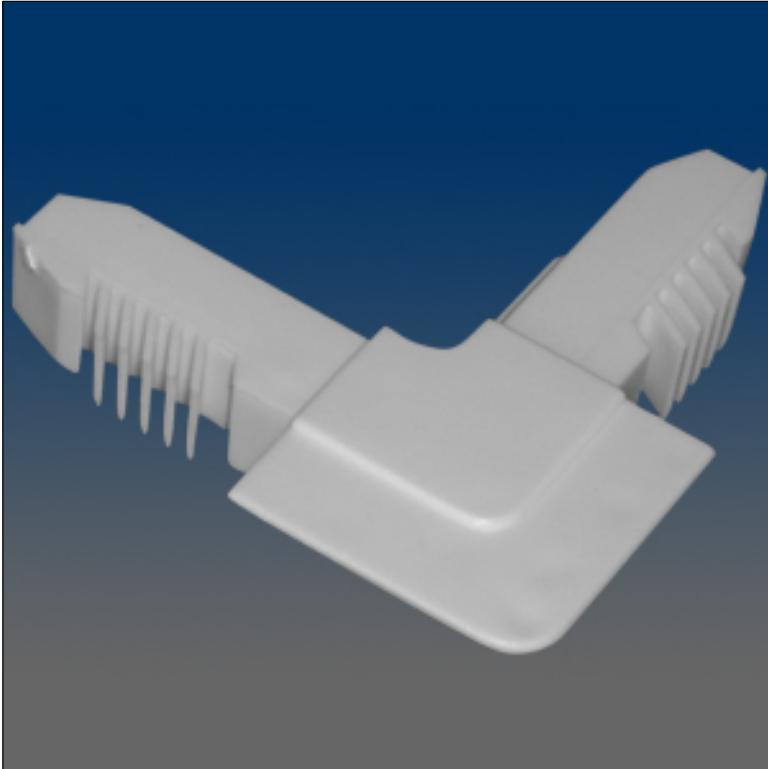

Screen Hardware

www.visionhardware.com

Screen Hardware

Model Number:
10373

Material:
PLASTIC

Description:
Screen corner, plastic, flanged, external, .33 x .51" leg

Sales Contact:
(800) 220-4756
sales@visionhardware.com