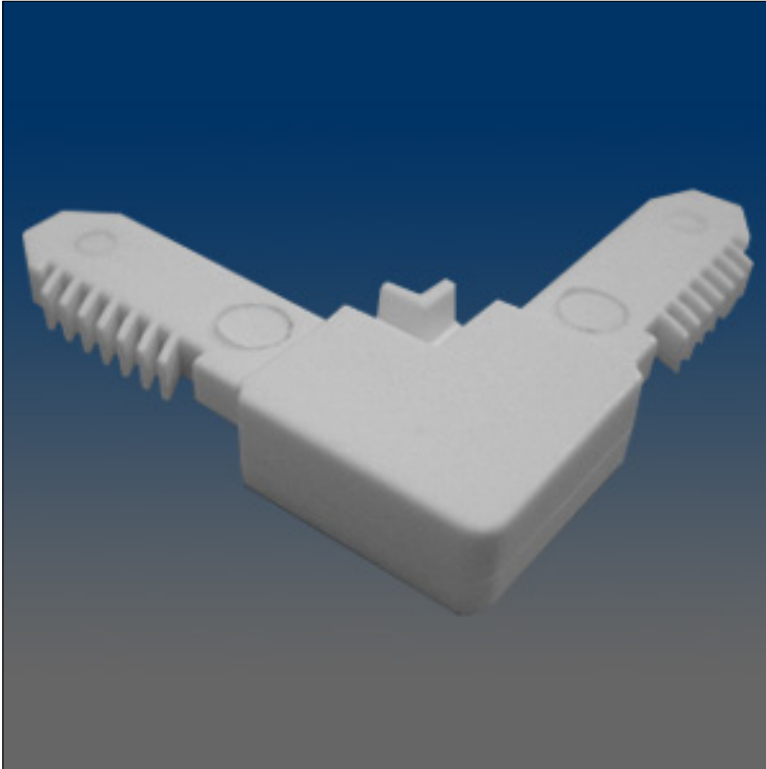

Screen Hardware

www.visionhardware.com

Screen Hardware

Model Number:
10371

Material:
PLASTIC

Description:
Screen corner, plastic, external, .22 x .53" leg

Sales Contact:
(800) 220-4756
sales@visionhardware.com