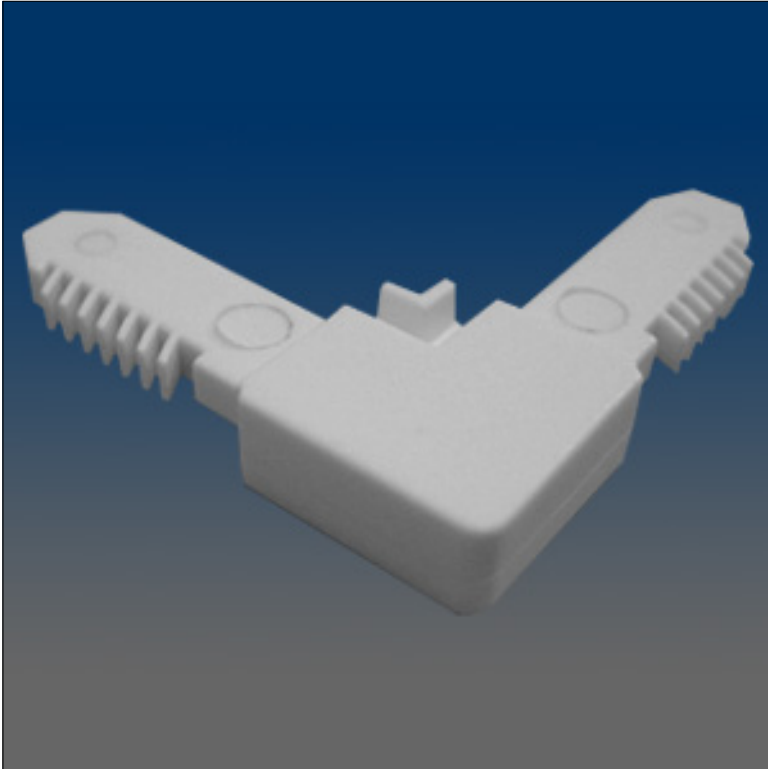

Screen Hardware

www.visionhardware.com

Screen Hardware

Model Number:

10371

Material:

PLASTIC

Description:

Screen corner, plastic, external, .22 x .53" leg

Sales Contact:

(800) 220-4756
sales@visionhardware.com

500 Metuchen Road
South Plainfield NJ 07080