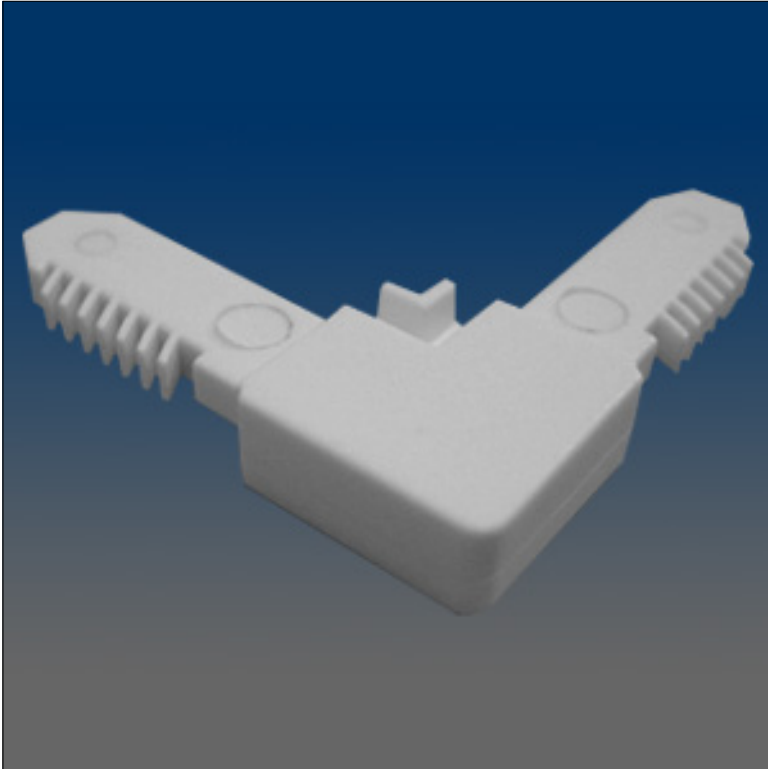

Screen Hardware

www.visionhardware.com

Screen Hardware

Model Number:
10371

Material:
PLASTIC

Description:
Screen corner, plastic, external, .22 x .53" leg

Sales Contact:
(800) 220-4756
sales@visionhardware.com