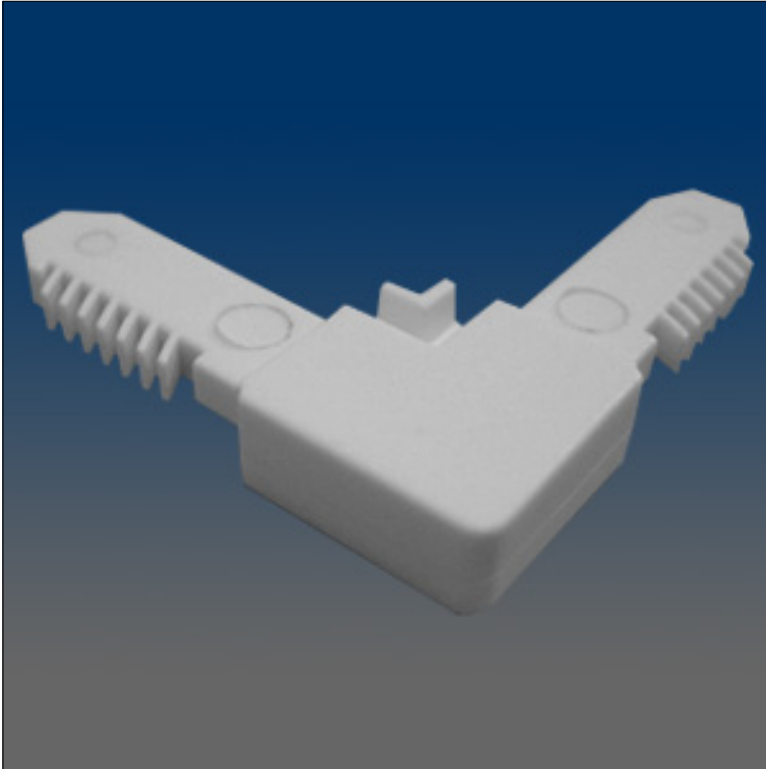

Screen Hardware

www.visionhardware.com

Screen Hardware

Model Number:

10371

Material:

PLASTIC

Description:

screen corner, plastic, external, works with 10381 & 10382

Sales Contact:

(800) 220-4756
sales@visionhardware.com

500 Metuchen Road
South Plainfield NJ 07080