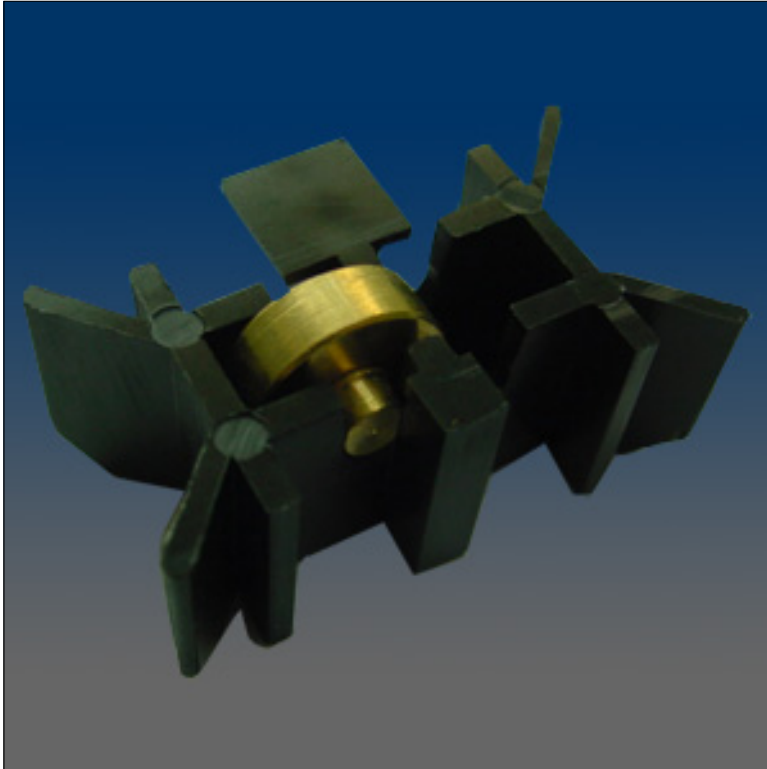

Rollers

www.visionhardware.com

Rollers

Model Number:

1160

Material:

N.A.

Description:

Roller, single, brass wheel, brass axle

Sales Contact:

(800) 220-4756
sales@visionhardware.com

500 Metuchen Road
South Plainfield NJ 07080