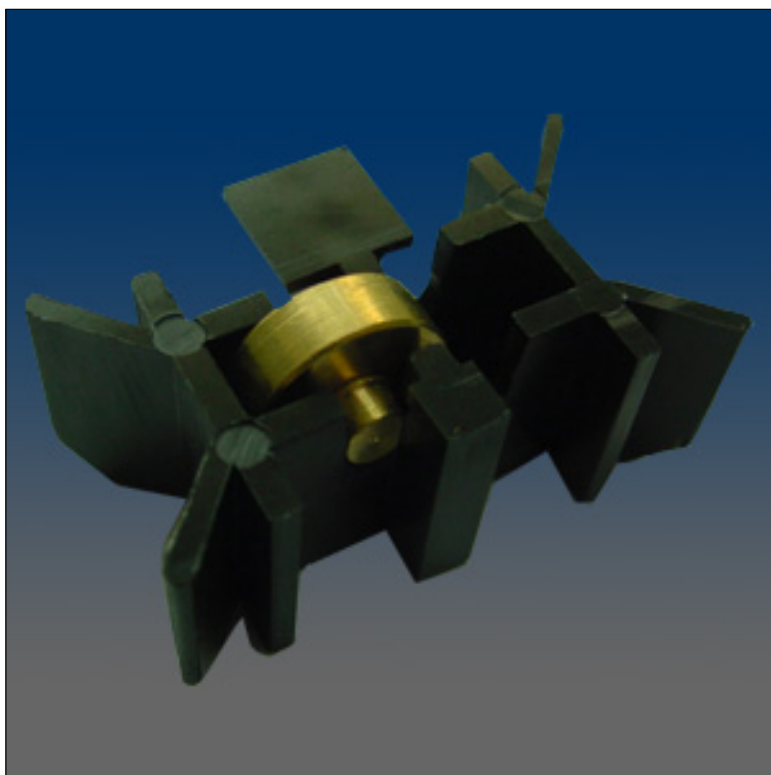

Rollers

www.visionhardware.com

Rollers

Model Number:

1160

Material:

N.A.

Description:

Roller, single, brass wheel, brass axle

Sales Contact:

(800) 220-4756
sales@visionhardware.com

500 Metuchen Road
South Plainfield NJ 07080