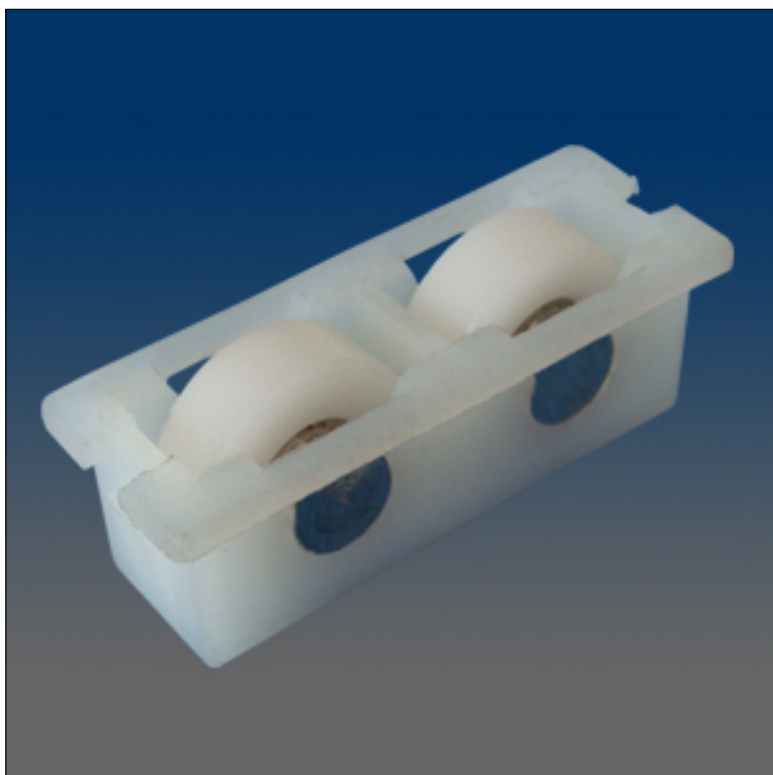

Rollers

www.visionhardware.com

Rollers

Model Number:

1136C

Material:

STAINLESS STEEL

Description: