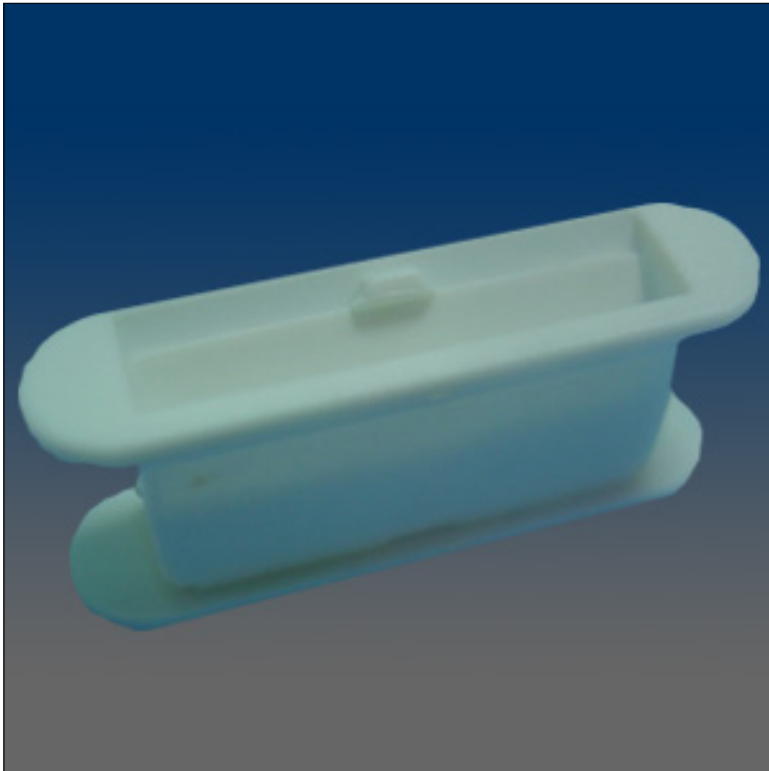

Weep Hole Covers

www.visionhardware.com

Weep Hole Covers

Model Number:

1231

Material:

N.A.

Description:

weep hole cover, recessed flap, detachable base

Sales Contact:

(800) 220-4756
sales@visionhardware.com

500 Metuchen Road
South Plainfield NJ 07080