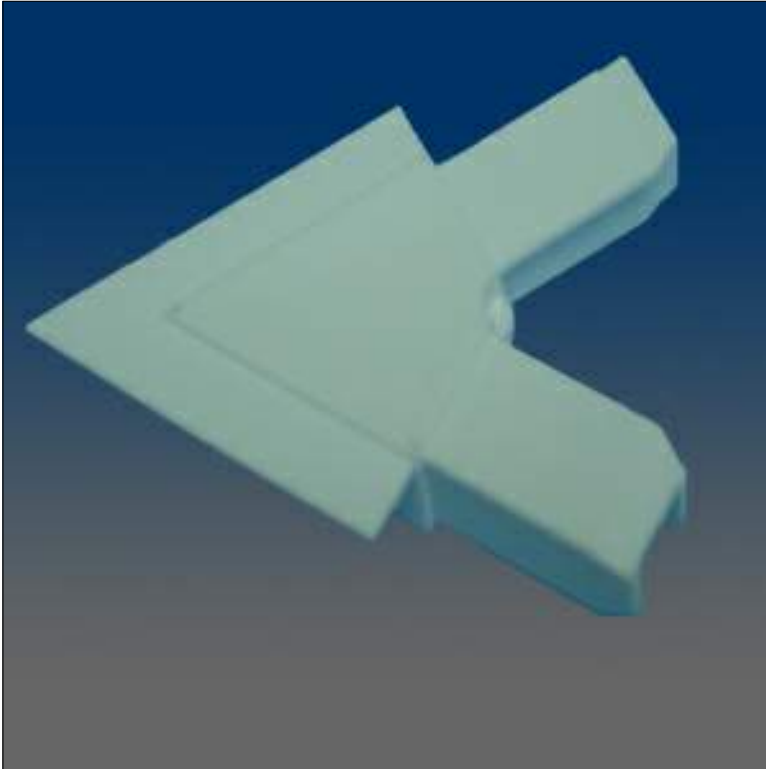

## Screen Hardware

**Model Number:**

1042

**Material:**

PLASTIC

**Description:**

Screen corner, plastic, external, flanged, 60 degree

**Sales Contact:**