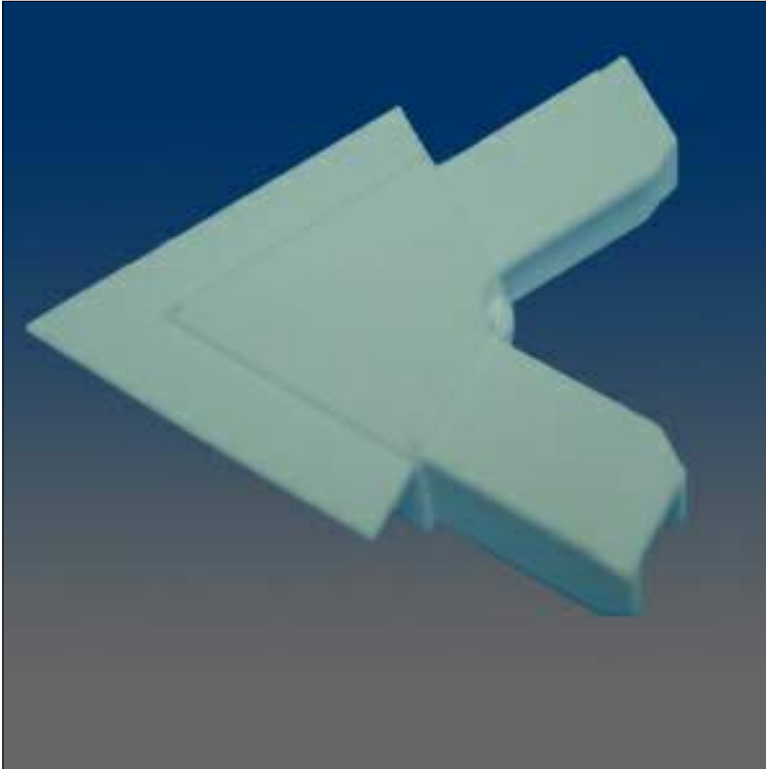

Screen Hardware

www.visionhardware.com

Screen Hardware

Model Number:

1042

Material:

PLASTIC

Description: