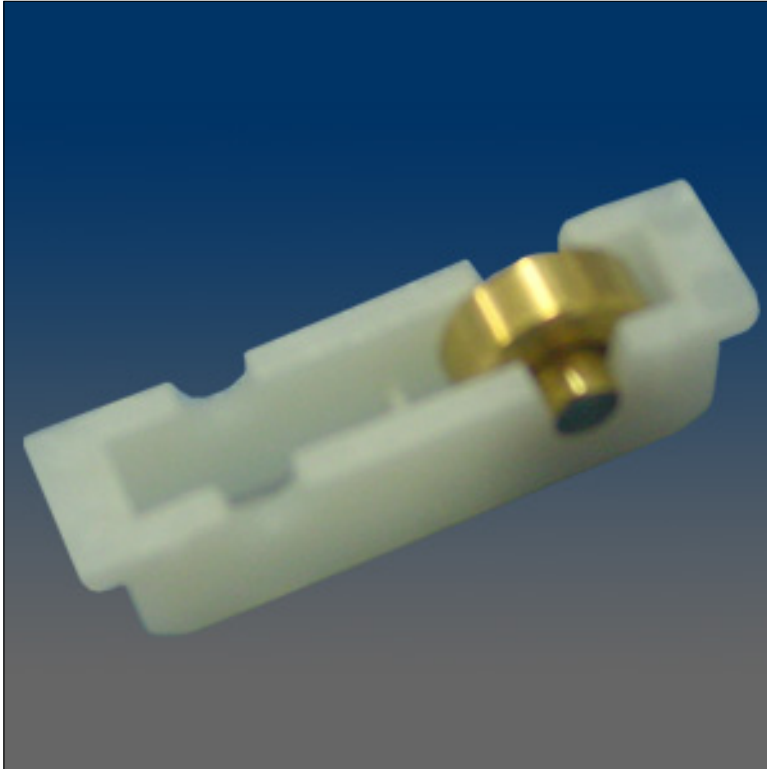

Rollers

www.visionhardware.com

Rollers

Model Number:

1130

Material:

N.A.

Description:

Roller, single, brass wheel, brass axle, located at deep notch

Sales Contact:

(800) 220-4756
sales@visionhardware.com

500 Metuchen Road
South Plainfield NJ 07080