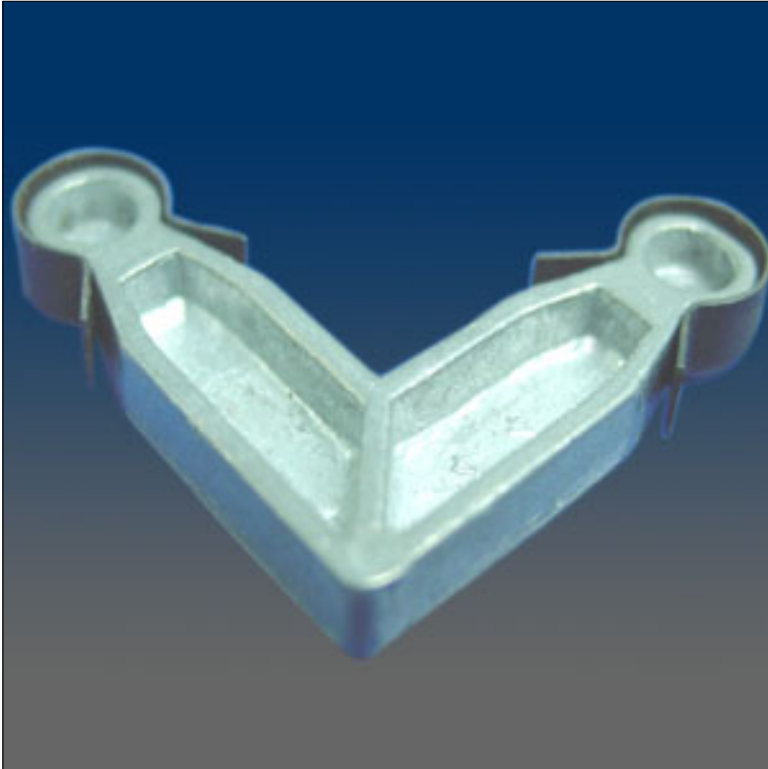

Screen Hardware

www.visionhardware.com

Screen Hardware

Model Number:

1060

Material:

ZINC

Description:

Screen corner, zinc, internal, with spring attached on the head, mill finish

Sales Contact:

(800) 220-4756
sales@visionhardware.com

500 Metuchen Road
South Plainfield NJ 07080