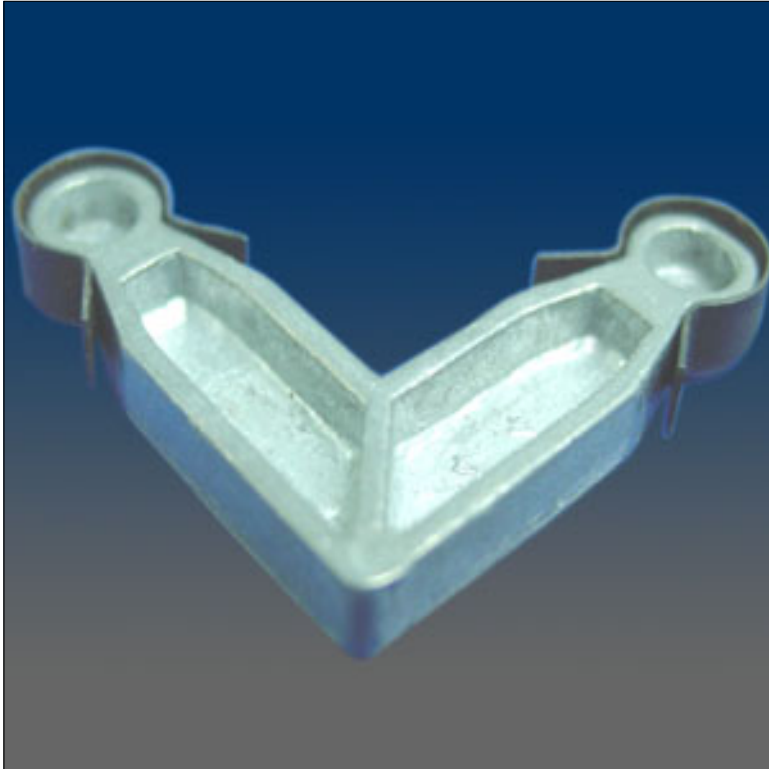

Screen Hardware

www.visionhardware.com

Screen Hardware

Model Number:

1060

Material:

ZINC

Description:

Screen corner, zinc, internal, with spring attached on the head, mill finish

Sales Contact:

(800) 220-4756
sales@visionhardware.com

500 Metuchen Road
South Plainfield NJ 07080