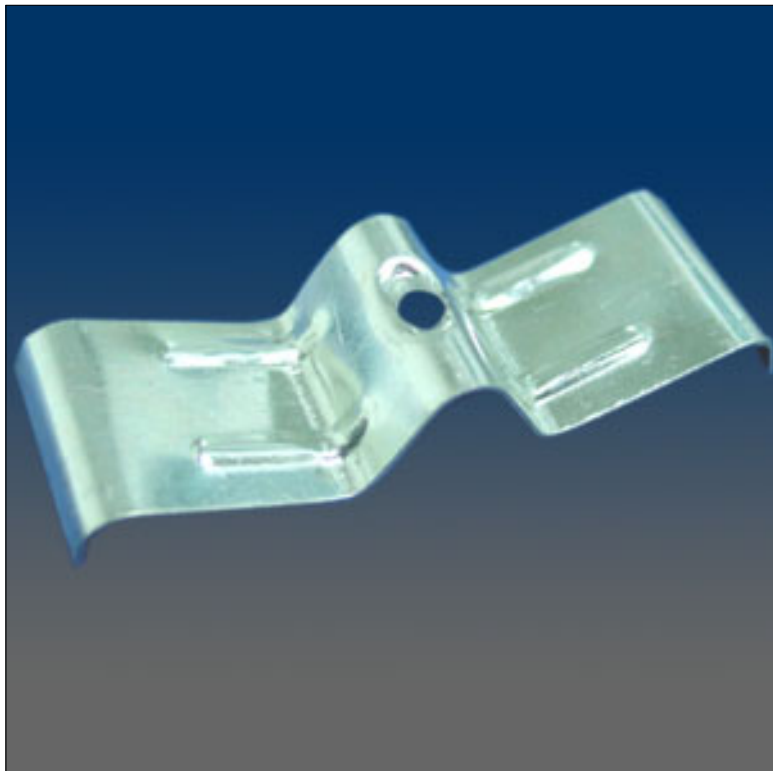

Screen Hardware

www.visionhardware.com

Screen Hardware

Model Number:

1070

Material:

N.A.

Description: