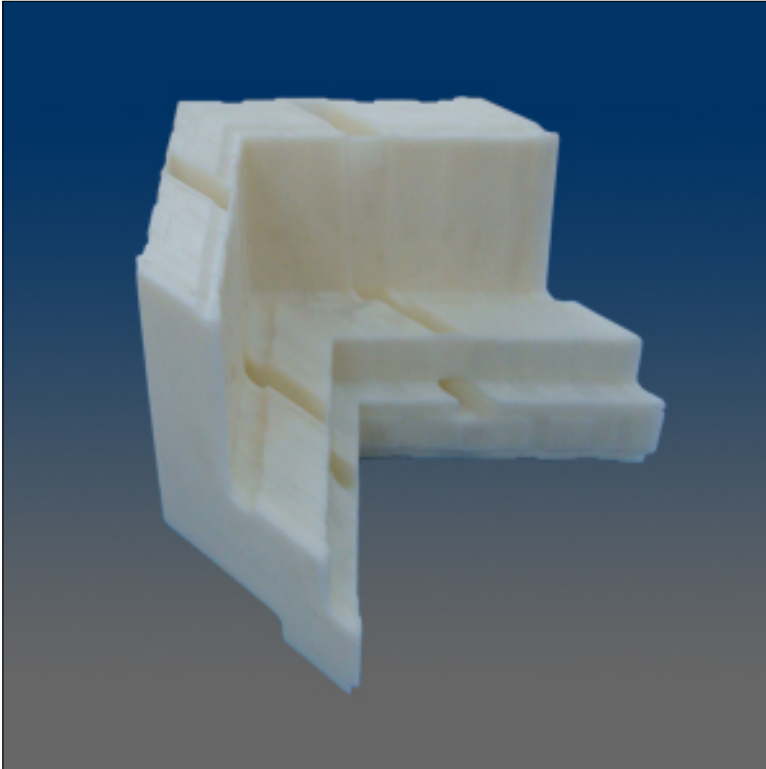

Miscellaneous

www.visionhardware.com

Miscellaneous

Model Number:
1113

Material:
N.A.

Description:
corner key for fiberglass

Sales Contact:
(800) 220-4756
sales@visionhardware.com

500 Metuchen Road
South Plainfield NJ 07080