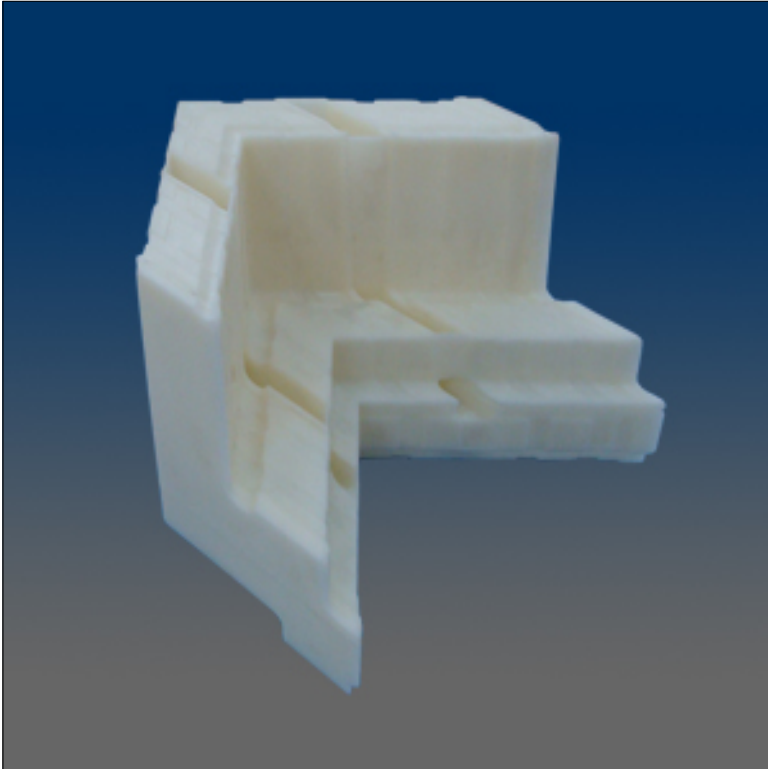

Miscellaneous

www.visionhardware.com

Miscellaneous

Model Number:
1113

Material:
N.A.

Description:
Corner, apply on frame SV100 of 1100 series window

Sales Contact:
(800) 220-4756
sales@visionhardware.com

500 Metuchen Road
South Plainfield NJ 07080