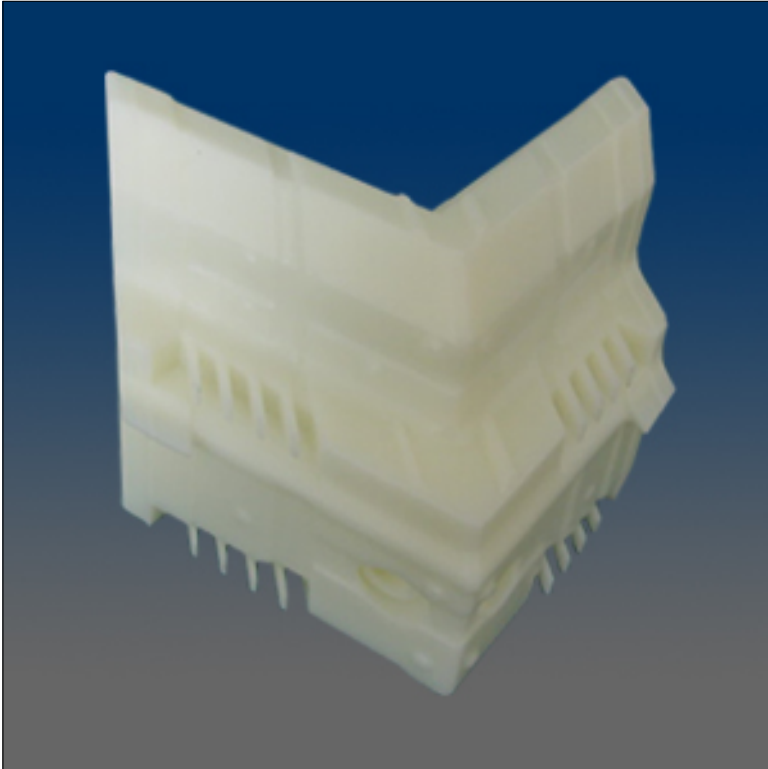

Miscellaneous

www.visionhardware.com

Miscellaneous

Model Number:

1115

Material:

N.A.

Description:

Corner, double sliding window, apply on CT505 profiles

Sales Contact:

(800) 220-4756
sales@visionhardware.com

500 Metuchen Road
South Plainfield NJ 07080