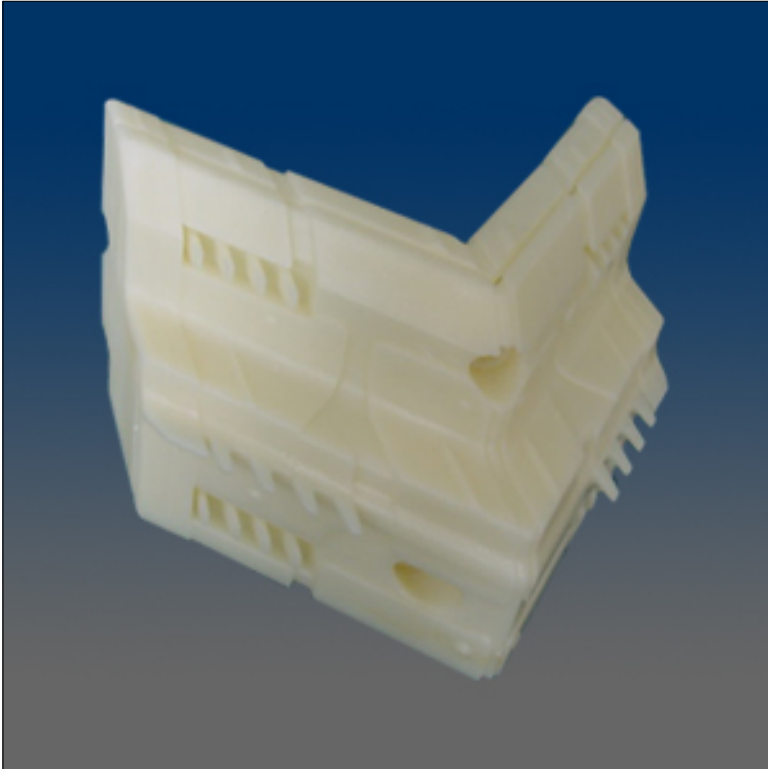

Miscellaneous

www.visionhardware.com

Miscellaneous

Model Number:

1114

Material:

N.A.

Description:

Corner, double hung/ picture window, apply on CT504 profile

Sales Contact:

(800) 220-4756
sales@visionhardware.com

500 Metuchen Road
South Plainfield NJ 07080