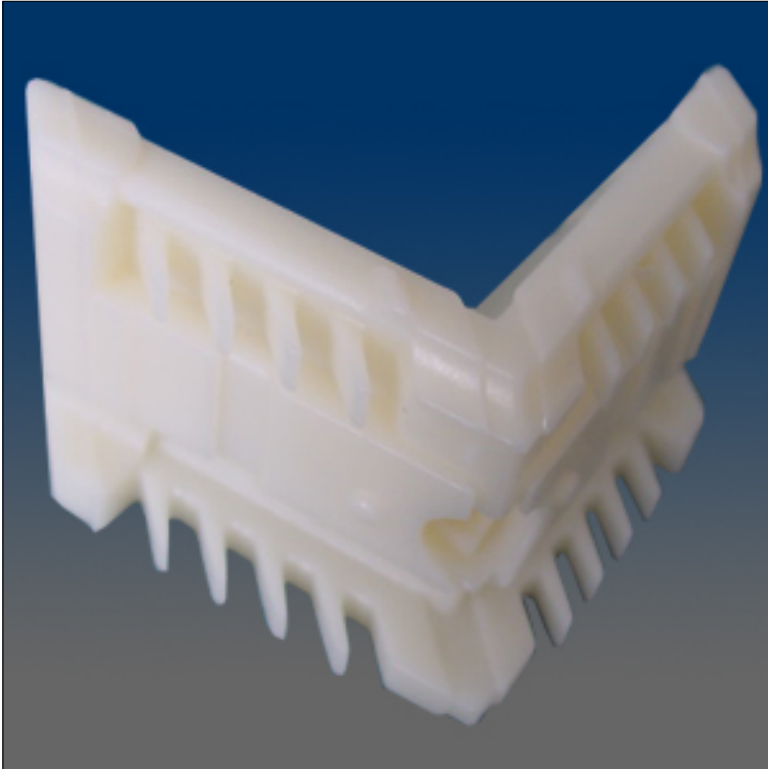

Miscellaneous

www.visionhardware.com

Miscellaneous

Model Number:

1116

Material:

N.A.

Description:

Corner, used on sash, double hung/ double sliding window, apply on CT06 profile

Sales Contact:

(800) 220-4756
sales@visionhardware.com

500 Metuchen Road
South Plainfield NJ 07080