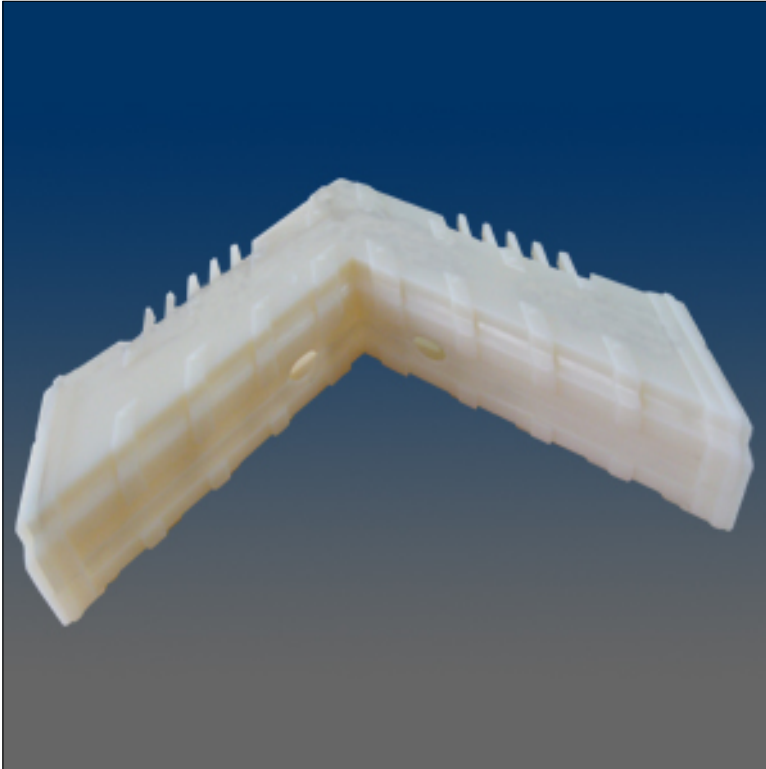

Miscellaneous

www.visionhardware.com

Miscellaneous

Model Number:
1119

Material:
N.A.

Description:
corner key for fiberglass

Sales Contact:
(800) 220-4756
sales@visionhardware.com

500 Metuchen Road
South Plainfield NJ 07080