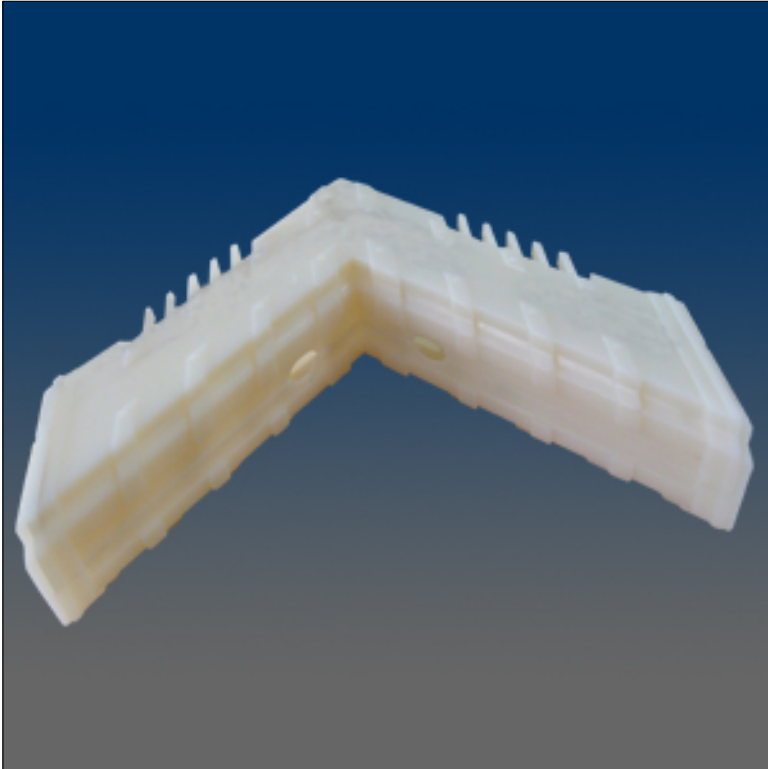

## Miscellaneous

**Model Number:**

1119

**Material:**

N.A.

**Description:**

Corner, used on sash, apply on sash SV104 of 1100 series window

**Sales Contact:**