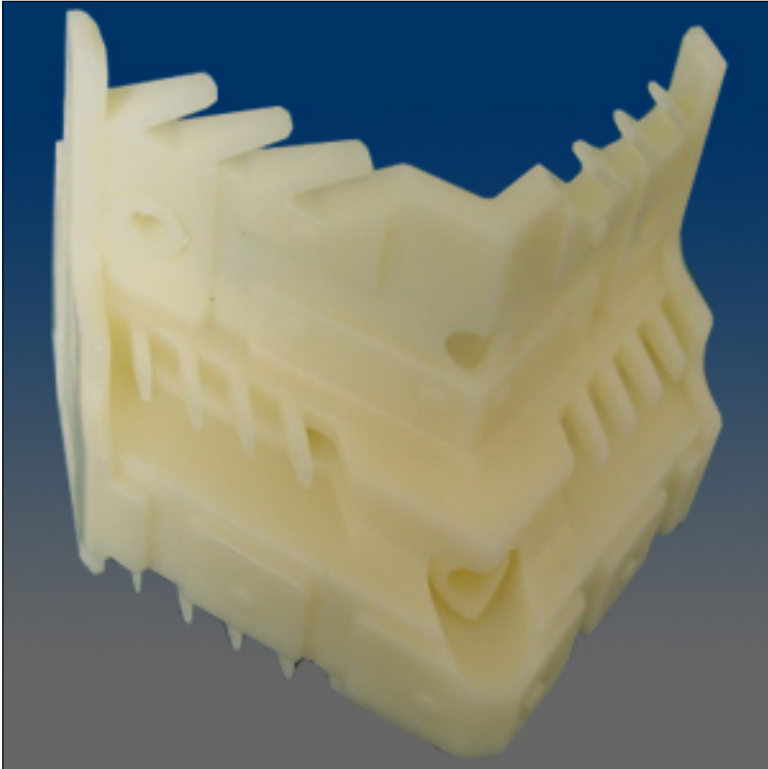

Miscellaneous

www.visionhardware.com

Miscellaneous

Model Number:

1121

Material:

N.A.

Description:

Corner, used on sash, casement/ awning window, apply on CT21 profile

Sales Contact:

(800) 220-4756
sales@visionhardware.com

500 Metuchen Road
South Plainfield NJ 07080