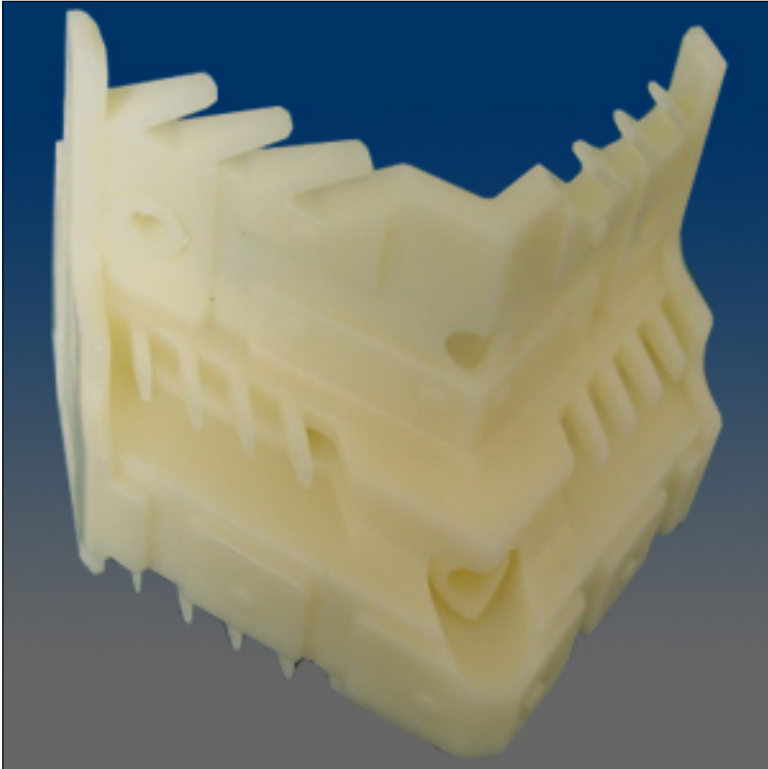

Miscellaneous

www.visionhardware.com

Model Number:

1121

Material:

N.A.

Description:

Corner, used on sash, casement/ awning window, apply on CT21 profile