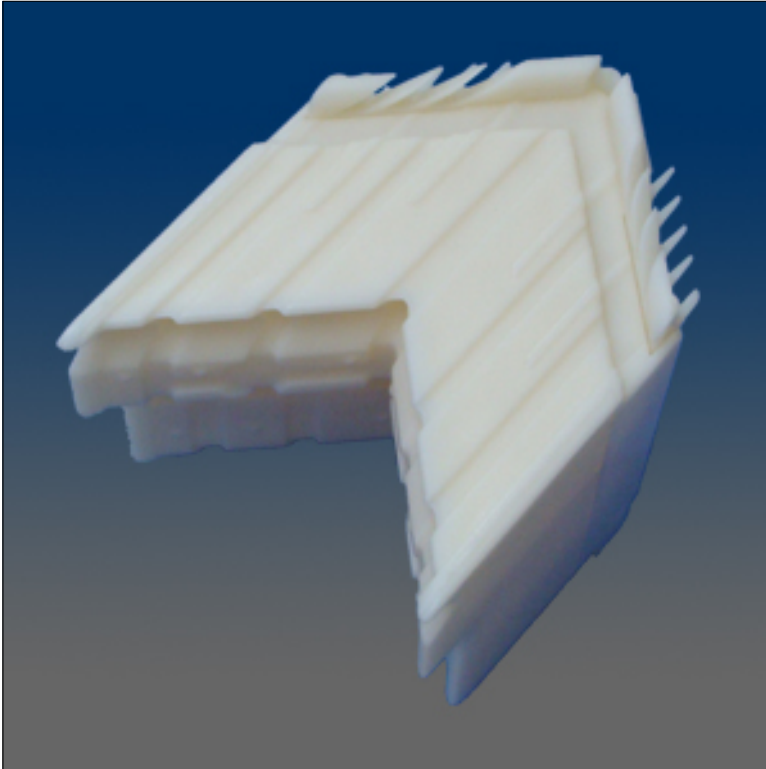

Miscellaneous

www.visionhardware.com

Miscellaneous

Model Number:
1122

Material:
N.A.

Description:
corner key for fiberglass

Sales Contact:
(800) 220-4756
sales@visionhardware.com

500 Metuchen Road
South Plainfield NJ 07080