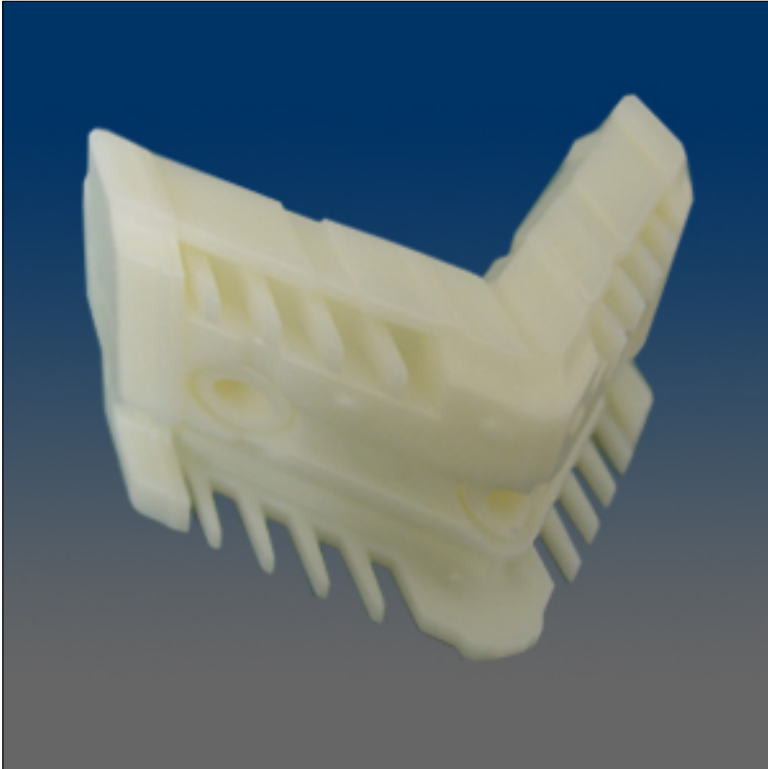

Miscellaneous

www.visionhardware.com

Miscellaneous

Model Number:

1126

Material:

N.A.

Description:

Corner, used on sash, double hung/ double sliding window, apply on CT 606 profile

Sales Contact:

(800) 220-4756
sales@visionhardware.com

500 Metuchen Road
South Plainfield NJ 07080