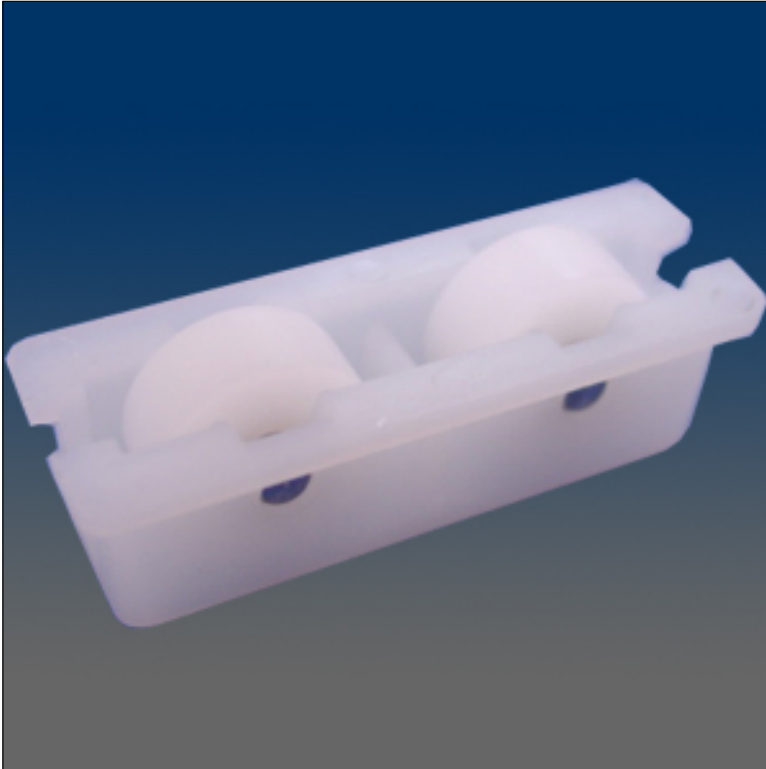

## Rollers

**Model Number:**  
1132C

**Material:**  
STAINLESS STEEL

**Description:**  
Roller, tandem, plastic wheel, stainless steel axle, housing is the same as 1132

**Sales Contact:**  
(800) 220-4756  
[sales@visionhardware.com](mailto:sales@visionhardware.com)