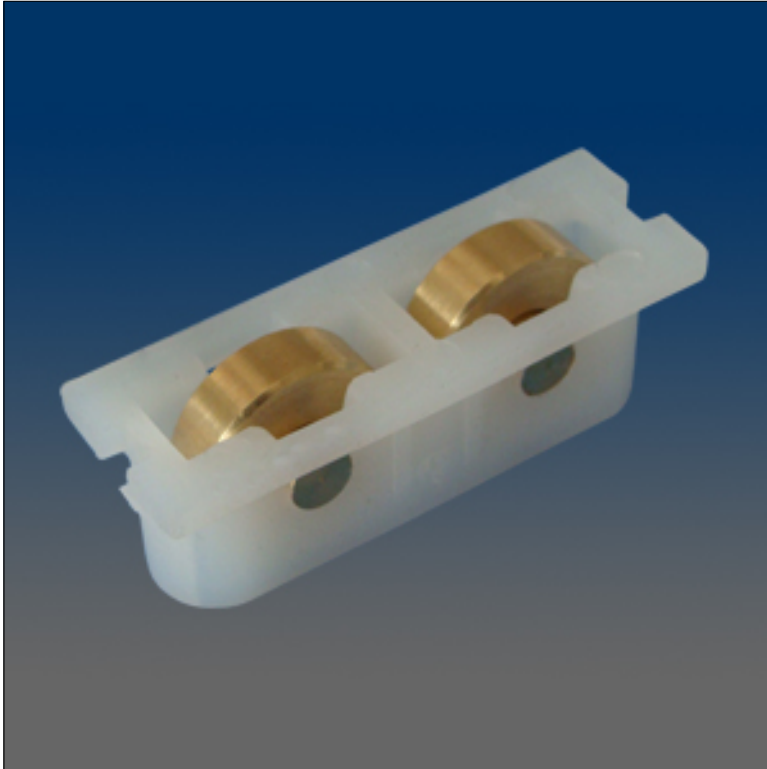

Rollers

www.visionhardware.com

Rollers

Model Number:

11386

Material:

N.A.

Description:

Roller, tandem, brass wheel, brass axle

Sales Contact:

(800) 220-4756
sales@visionhardware.com

500 Metuchen Road
South Plainfield NJ 07080