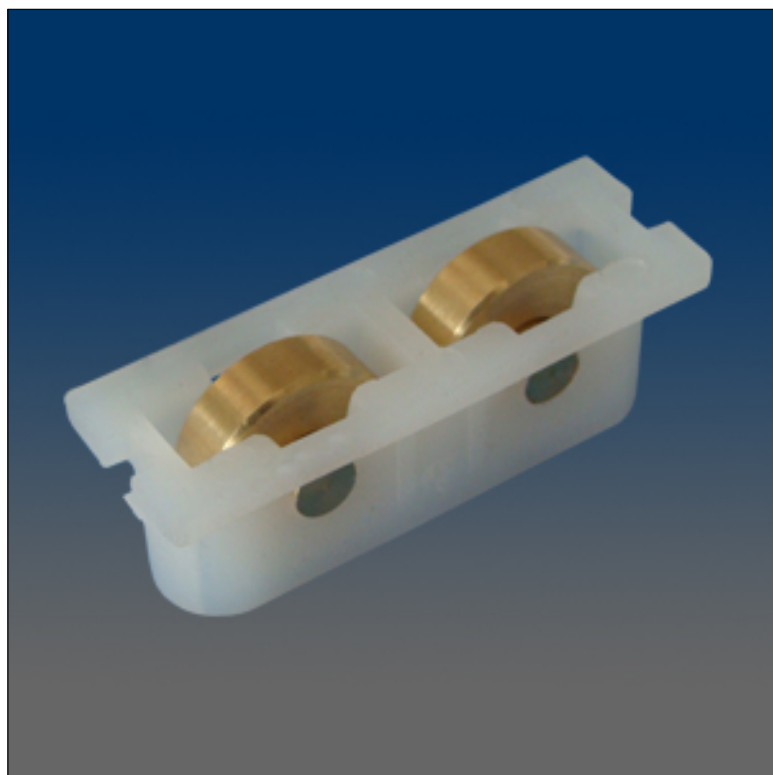

Rollers

www.visionhardware.com

Rollers

Model Number:

11386

Material:

N.A.

Description:

Roller, tandem, brass wheel, brass axle

Sales Contact:

(800) 220-4756
sales@visionhardware.com

500 Metuchen Road
South Plainfield NJ 07080