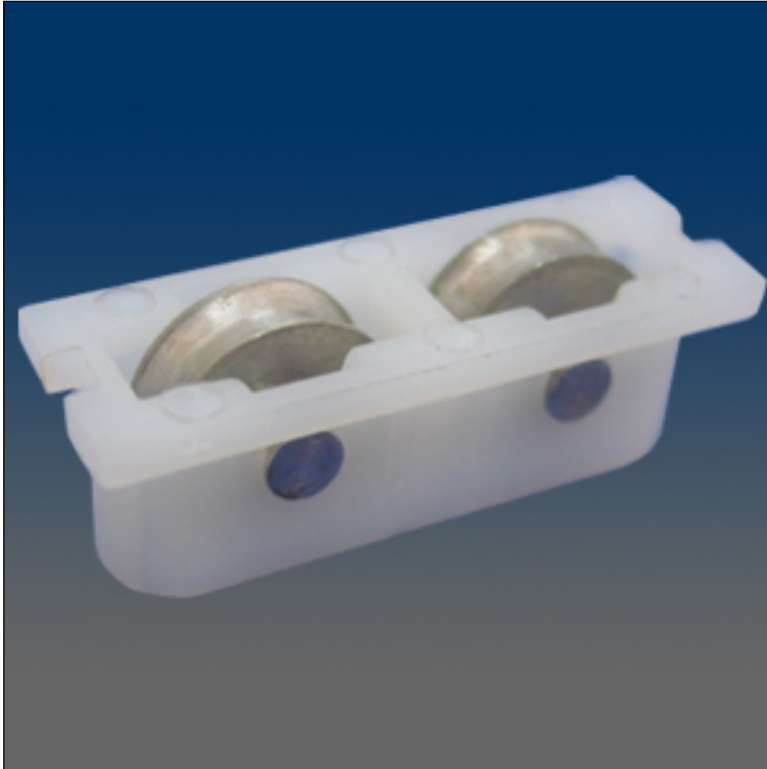

Rollers

www.visionhardware.com

Rollers

Model Number:
11382

Material:
STAINLESS STEEL

Description:
Roller, tandem, stainless steel radiused wheel, stainless steel axle

Sales Contact:
(800) 220-4756
sales@visionhardware.com